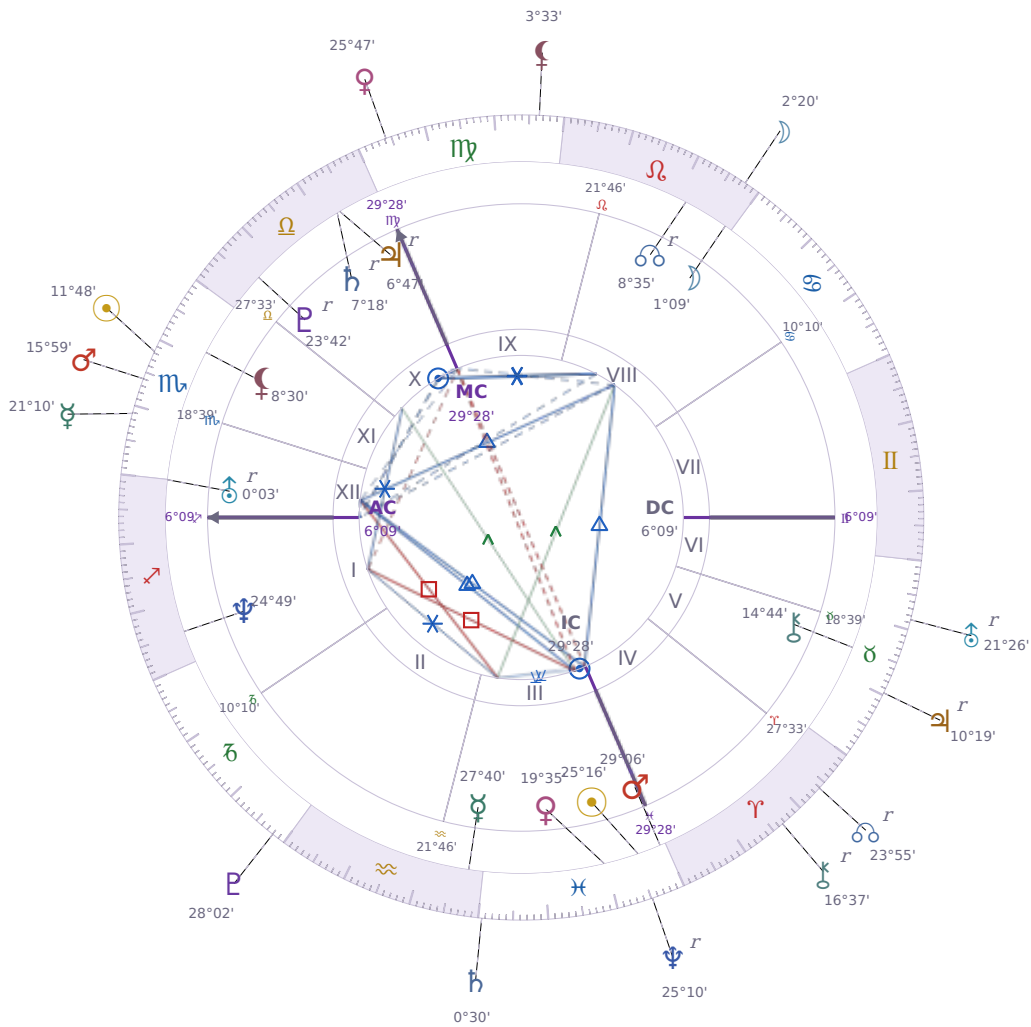

DAILY HOROSCOPE

Péter Magyar

Hungarian politician

♋ Pisces March 16, 1981 00:08 Budapest

Saturday, 4 November 2023

TRANSITS FOR TODAY

☉ Sun	in ♏ Scorpio	11°48'00"
☾ Moon	in ♌ Leo	2°20'43"
☿ Mercury	in ♏ Scorpio	21°10'16"
♀ Venus	in ♍ Virgo	25°47'49"
♂ Mars	in ♏ Scorpio	15°59'08"
♃ Jupiter	in ♉ Taurus Rx	10°19'59"
♄ Saturn	in ♓ Pisces	0°30'49"

♅ Uranus	in ♉ Taurus Rx	21°26'37"
♆ Neptune	in ♋ Pisces Rx	25°10'08"
♇ Pluto	in ♏ Capricorn	28°02'15"
♁ Chiron	in ♈ Aries Rx	16°37'14"
♊ NNode	in ♈ Aries Rx	23°55'16"
♁ Lilith	in ♍ Virgo	3°33'58"

NATAL PLANETS

KEY DATE

♄ Saturn stations Direct

Saturn turning direct means **stuck decisions and delayed projects** can finally move again after months of standing still. What felt unclear or blocked in your work, finances, or long-term plans becomes **clearer and actionable** as *Saturn* pushes forward. The pattern most people notice is **real progress on what matters** — whether that's getting a commitment from someone, finishing something you started, or seeing results from hard work you put in during the retrograde.

Saturday · ♄ Saturn

Colors: Violet

Stone: Obsidian

Number: 8