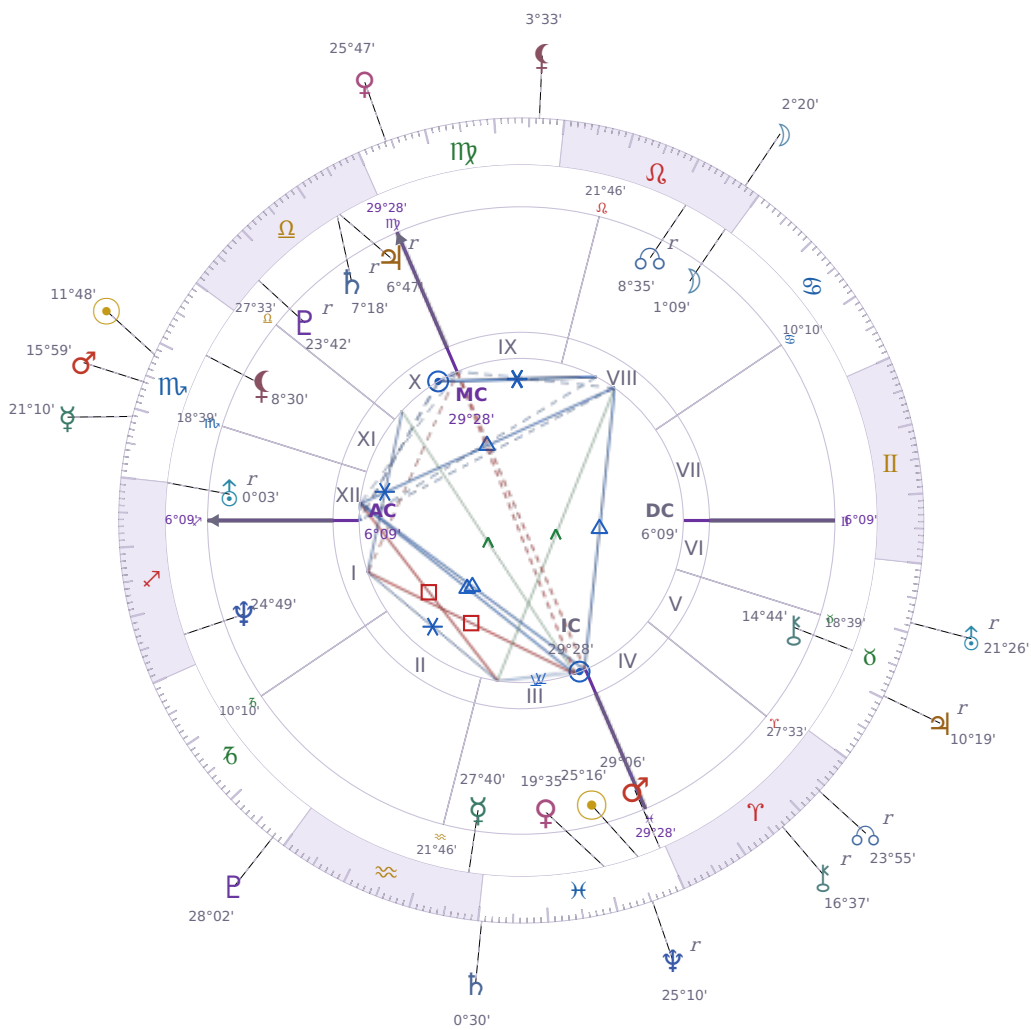

DAILY HOROSCOPE

Péter Magyar

Hungarian politician

♋ Pisces March 16, 1981 00:08 Budapest

Saturday, 4 November 2023

TRANSITS FOR TODAY

☉ Sun	in ♏ Scorpio	11°48'00"
☾ Moon	in ♌ Leo	2°20'43"
☿ Mercury	in ♏ Scorpio	21°10'16"
♀ Venus	in ♍ Virgo	25°47'49"
♂ Mars	in ♏ Scorpio	15°59'08"
♃ Jupiter	in ♉ Taurus Rx	10°19'59"
♄ Saturn	in ♋ Pisces	0°30'49"

♅ Uranus	in ♉ Taurus Rx	21°26'37"
♆ Neptune	in ♋ Pisces Rx	25°10'08"
♇ Pluto	in ♏ Capricorn	28°02'15"
♁ Chiron	in ♈ Aries Rx	16°37'14"
♊ NNode	in ♈ Aries Rx	23°55'16"
♁ Lilith	in ♍ Virgo	3°33'58"

NATAL PLANETS

KEY DATE

♄ Saturn stations Direct

Saturn turning direct means **stuck decisions and delayed projects** can finally move again after months of standing still. What felt unclear or blocked in your work, finances, or long-term plans becomes **clearer and actionable** as *Saturn* pushes forward. The pattern most people notice is **real progress on what matters** — whether that's getting a commitment from someone, finishing something you started, or seeing results from hard work you put in during the retrograde.

Saturday · ♄ Saturn

Colors: Violet

Stone: Obsidian

Number: 8