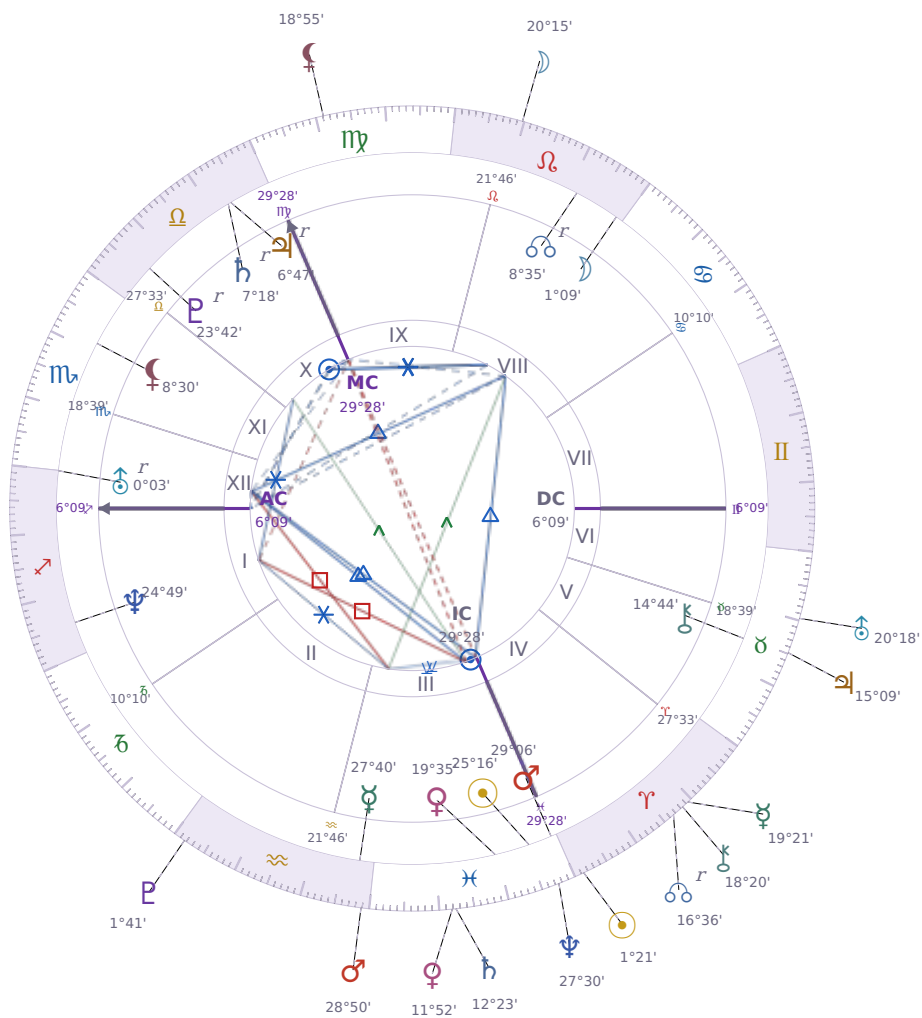

DAILY HOROSCOPE

Péter Magyar

Hungarian politician

♊ Pisces March 16, 1981 00:08 Budapest

Thursday, 21 March 2024

TRANSITS FOR TODAY

|           |               |           |
|-----------|---------------|-----------|
| ☉ Sun     | in ♈ Aries    | 1°21'40"  |
| ☾ Moon    | in ♌ Leo      | 20°15'18" |
| ☿ Mercury | in ♈ Aries    | 19°21'01" |
| ♀ Venus   | in ♊ Pisces   | 11°52'01" |
| ♂ Mars    | in ♒ Aquarius | 28°50'23" |
| ♃ Jupiter | in ♉ Taurus   | 15°09'44" |
| ♄ Saturn  | in ♊ Pisces   | 12°23'15" |

|           |               |           |
|-----------|---------------|-----------|
| ♅ Uranus  | in ♉ Taurus   | 20°18'41" |
| ♆ Neptune | in ♋ Pisces   | 27°30'44" |
| ♇ Pluto   | in ♒ Aquarius | 1°41'14"  |
| ♁ Chiron  | in ♈ Aries    | 18°20'18" |
| ♁ NNode   | in ♈ Aries Rx | 16°36'52" |
| ♁ Lilith  | in ♍ Virgo    | 18°55'20" |

## NATAL PLANETS

|              |                  |           |         |
|--------------|------------------|-----------|---------|
| ☉ Sun        | in ♋ Pisces      | 25°16'52" | III     |
| ☾ Moon       | in ♌ Leo         | 1°09'49"  | VIII    |
| ☿ Mercury    | in ♒ Aquarius    | 27°40'15" | III     |
| ♀ Venus      | in ♋ Pisces      | 19°35'59" | III     |
| ♂ Mars       | in ♋ Pisces      | 29°06'26" | III     |
| ♃ Jupiter    | in ♎ Libra       | 6°47'55"  | X Rx    |
| ♄ Saturn     | in ♎ Libra       | 7°18'13"  | X Rx    |
| ♅ Uranus     | in ♐ Sagittarius | 0°03'33"  | XII Rx  |
| ♆ Neptune    | in ♐ Sagittarius | 24°49'23" | I       |
| ♇ Pluto      | in ♎ Libra       | 23°42'49" | X Rx    |
| ♁ Chiron     | in ♉ Taurus      | 14°44'49" | V       |
| ♁ North Node | in ♌ Leo         | 8°35'49"  | VIII Rx |
| ♁ Lilith     | in ♏ Scorpio     | 8°30'15"  | XI      |

## KEY TRANSIT FACTORS