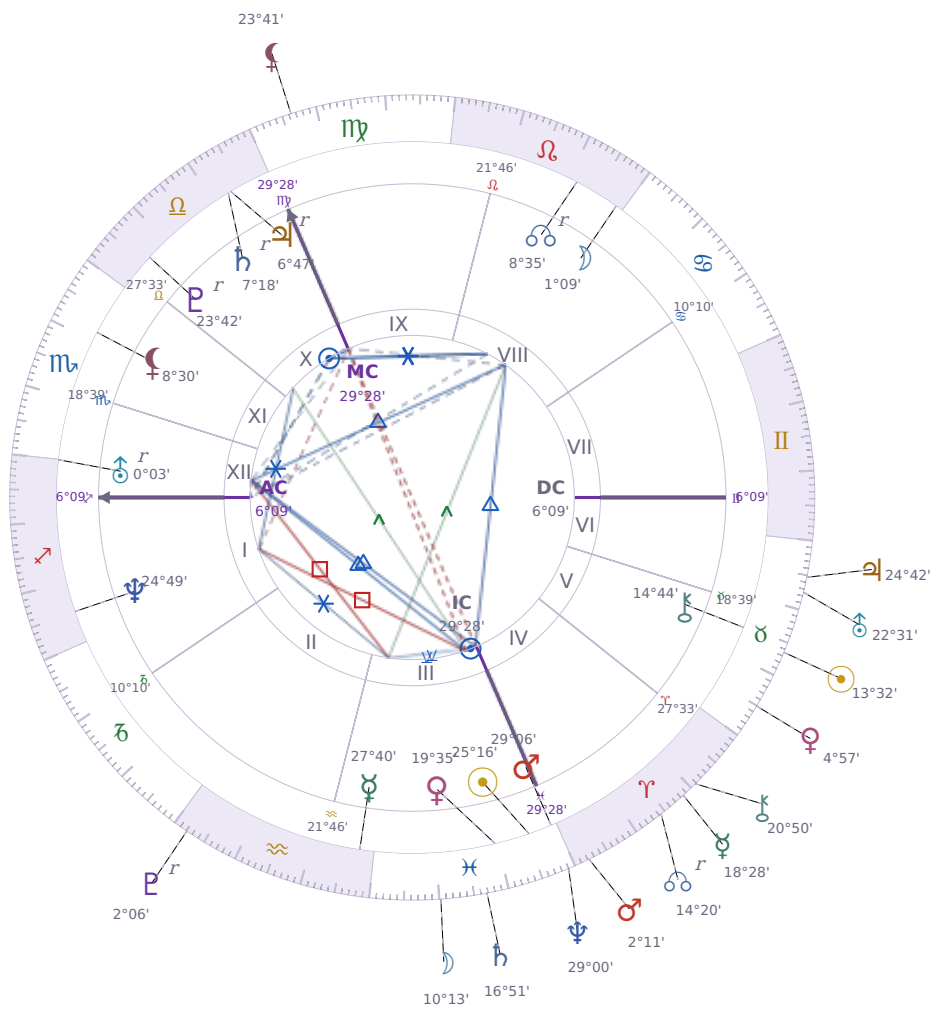

DAILY HOROSCOPE

Péter Magyar

Hungarian politician

♋ Pisces March 16, 1981 00:08 Budapest

Friday, 3 May 2024

TRANSITS FOR TODAY

☉ Sun	in ♉ Taurus	13°32'21"
☾ Moon	in ♋ Pisces	10°13'34"
☿ Mercury	in ♈ Aries	18°28'05"
♀ Venus	in ♉ Taurus	4°57'09"
♂ Mars	in ♈ Aries	2°11'49"
♃ Jupiter	in ♉ Taurus	24°42'26"
♄ Saturn	in ♋ Pisces	16°51'10"

♅ Uranus	in ♉ Taurus	22°31'52"
♆ Neptune	in ♋ Pisces	29°00'11"
♇ Pluto	in ♒ Aquarius Rx	2°06'14"
♁ Chiron	in ♈ Aries	20°50'18"
♁ NNode	in ♈ Aries Rx	14°20'14"
♁ Lilith	in ♍ Virgo	23°41'37"

NATAL PLANETS