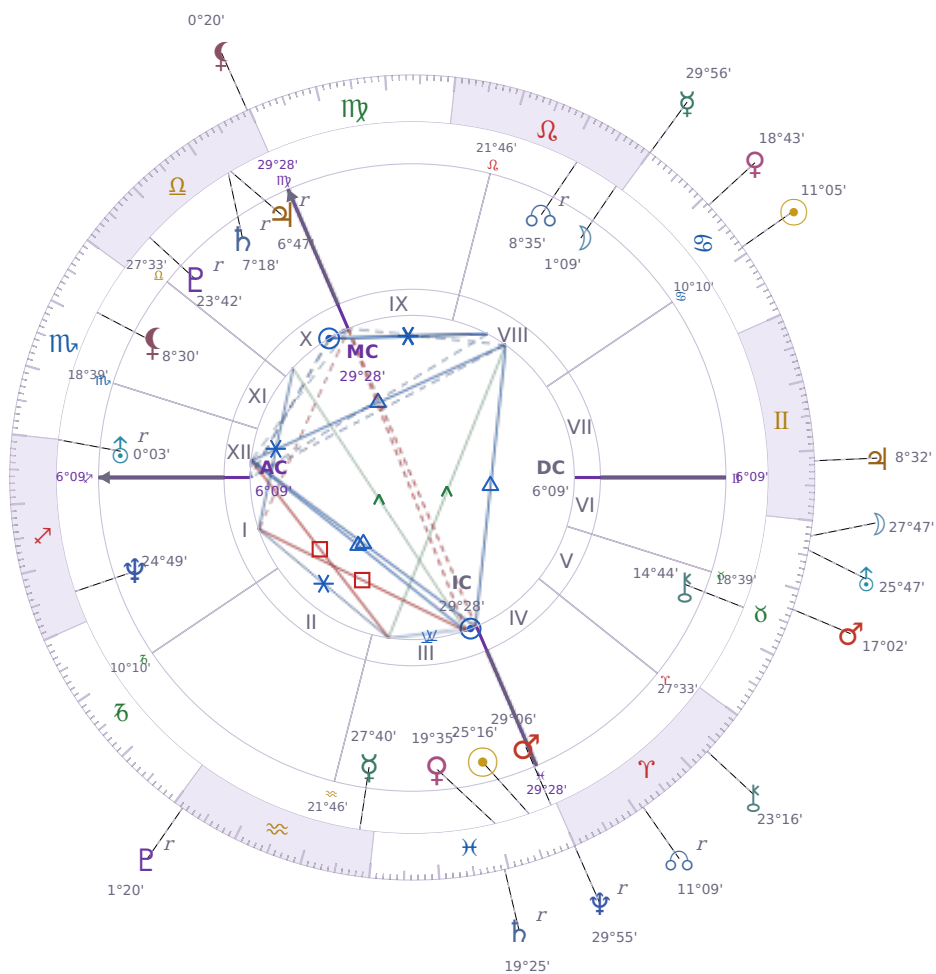

DAILY HOROSCOPE

## Péter Magyar

Hungarian politician

♋ Pisces March 16, 1981 00:08 Budapest

**Tuesday, 2 July 2024**

### TRANSITS FOR TODAY

☉ Sun	in ♋ Cancer	11°05'31"
☾ Moon	in ♉ Taurus	27°47'56"
☿ Mercury	in ♋ Cancer	29°56'23"
♀ Venus	in ♋ Cancer	18°43'06"
♂ Mars	in ♉ Taurus	17°02'25"
♃ Jupiter	in ♊ Gemini	8°32'27"
♄ Saturn	in ♋ Pisces Rx	19°25'19"