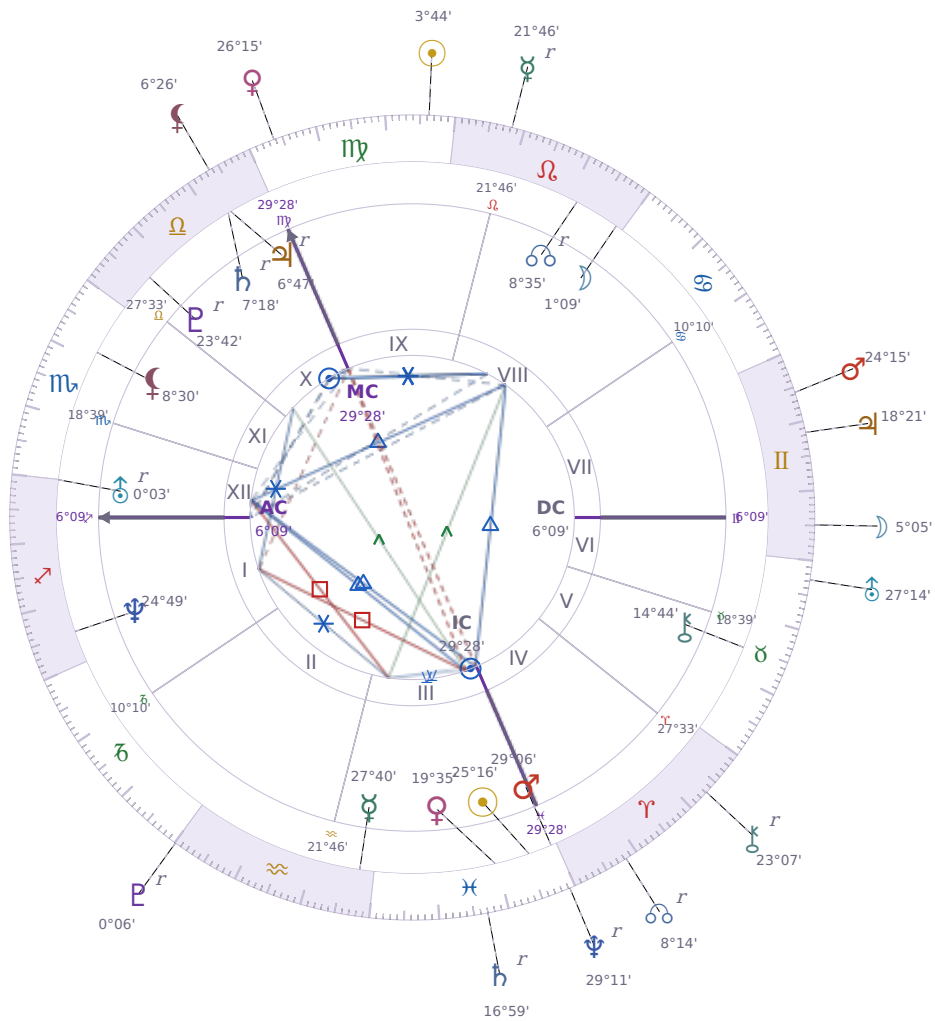

DAILY HOROSCOPE

Péter Magyar

Hungarian politician

♋ Pisces March 16, 1981 00:08 Budapest

Monday, 26 August 2024

TRANSITS FOR TODAY

☉ Sun	in ♍ Virgo	3°44'22"
☾ Moon	in ♊ Gemini	5°05'51"
☿ Mercury	in ♌ Leo Rx	21°47'00"
♀ Venus	in ♍ Virgo	26°15'16"
♂ Mars	in ♊ Gemini	24°15'19"
♃ Jupiter	in ♊ Gemini	18°21'13"
♄ Saturn	in ♋ Pisces Rx	16°59'12"

♅ Uranus	in ♉ Taurus	27°14'26"
♆ Neptune	in ♋ Pisces Rx	29°11'30"
♇ Pluto	in ♒ Aquarius Rx	0°06'56"
♁ Chiron	in ♈ Aries Rx	23°07'35"
♊ NNode	in ♈ Aries Rx	8°14'54"
♁ Lilith	in ♎ Libra	6°26'13"

NATAL PLANETS