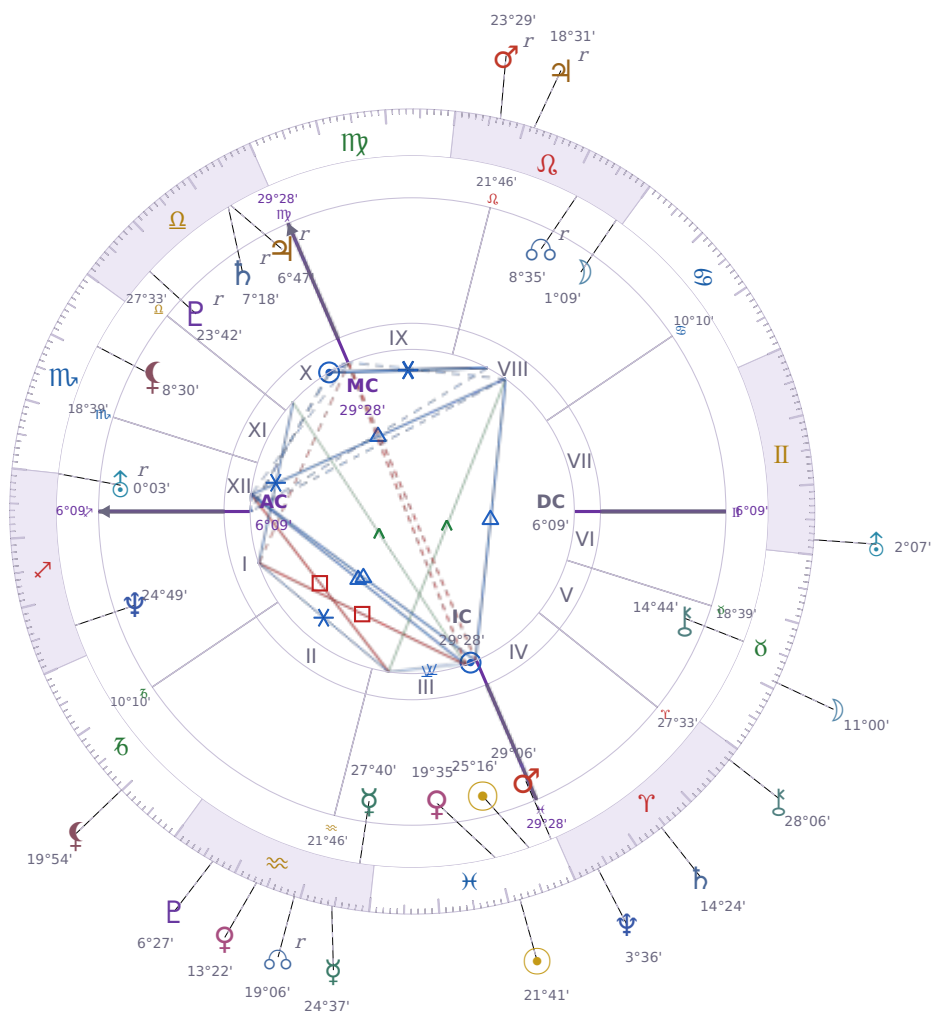

DAILY HOROSCOPE

Péter Magyar

Hungarian politician

♋ Pisces March 16, 1981 00:08 Budapest

Friday, 12 March 2027

TRANSITS FOR TODAY

☉ Sun	in ♋ Pisces	21°41'00"
☾ Moon	in ♉ Taurus	11°00'05"
☿ Mercury	in ♒ Aquarius	24°37'08"
♀ Venus	in ♒ Aquarius	13°22'54"
♂ Mars	in ♌ Leo Rx	23°29'57"
♃ Jupiter	in ♌ Leo Rx	18°31'44"
♄ Saturn	in ♈ Aries	14°24'52"

♅ Uranus	in ♊ Gemini	2°07'44"
♆ Neptune	in ♈ Aries	3°36'52"
♇ Pluto	in ♒ Aquarius	6°27'14"
♁ Chiron	in ♈ Aries	28°06'23"
♁ NNode	in ♒ Aquarius Rx	19°06'40"
♁ Lilith	in ♐ Capricorn	19°54'51"

NATAL PLANETS