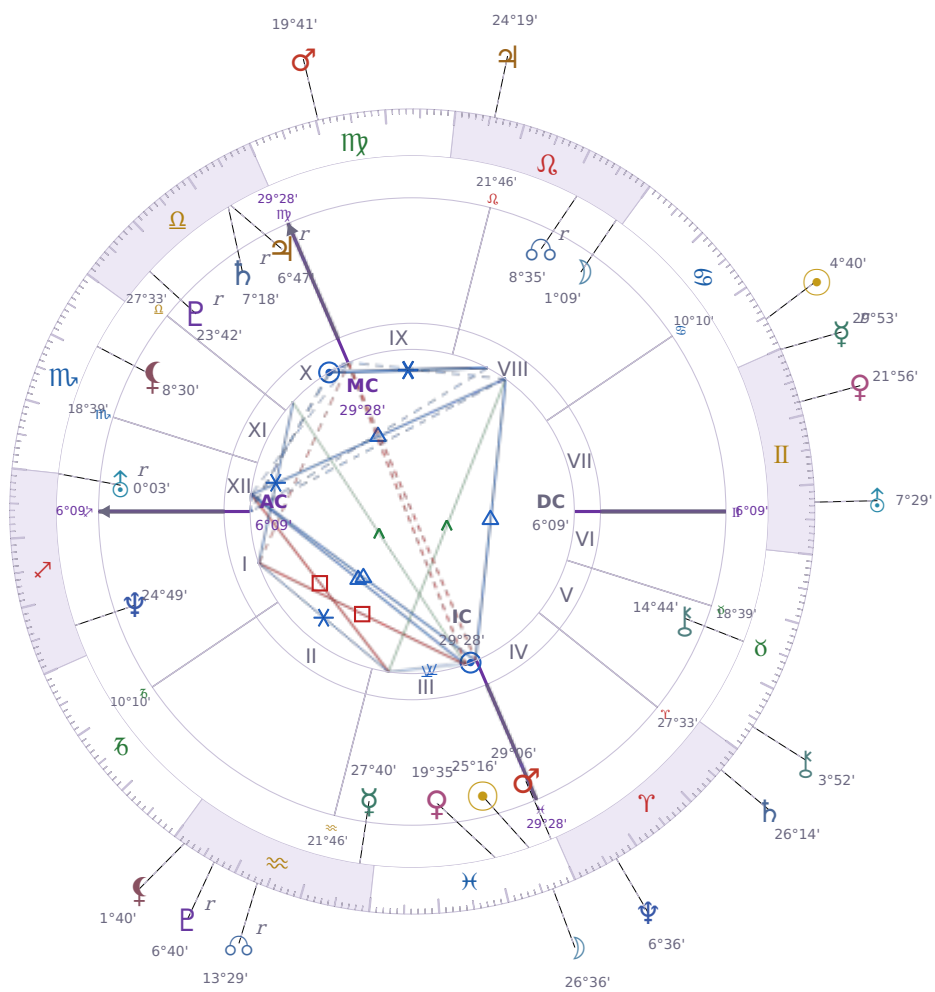

DAILY HOROSCOPE

Péter Magyar

Hungarian politician

♋ Pisces March 16, 1981 00:08 Budapest

Saturday, 26 June 2027

TRANSITS FOR TODAY

☉ Sun	in ♋ Cancer	4°40'57"
☾ Moon	in ♋ Pisces	26°36'37"
☿ Mercury	in ♊ Gemini <b>Rx</b>	29°53'54"
♀ Venus	in ♊ Gemini	21°56'36"
♂ Mars	in ♍ Virgo	19°41'15"
♃ Jupiter	in ♌ Leo	24°19'57"
♄ Saturn	in ♈ Aries	26°14'48"

♅ Uranus	in ♊ Gemini	7°29'01"
♆ Neptune	in ♈ Aries	6°36'34"
♇ Pluto	in ♒ Aquarius Rx	6°40'27"
♁ Chiron	in ♉ Taurus	3°52'23"
♁ NNode	in ♒ Aquarius Rx	13°29'54"
♁ Lilith	in ♒ Aquarius	1°40'16"