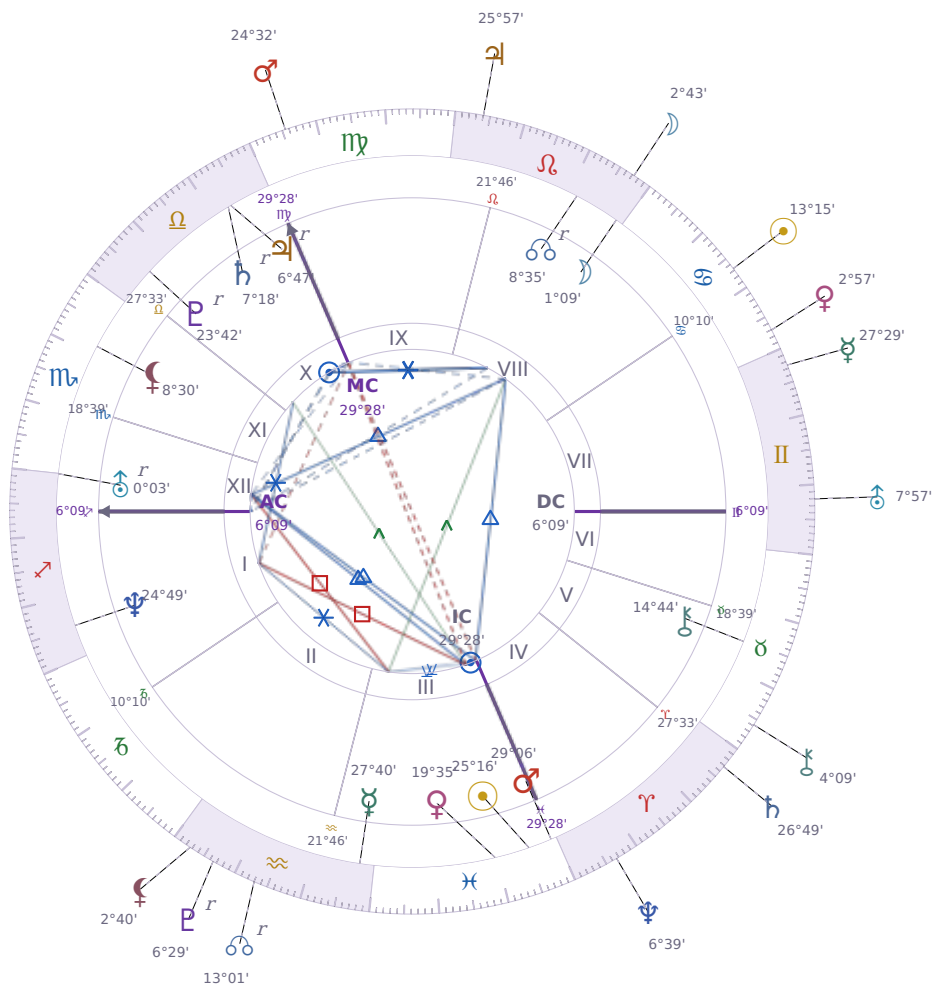

DAILY HOROSCOPE

Péter Magyar

Hungarian politician

♋ Pisces March 16, 1981 00:08 Budapest

Monday, 5 July 2027

TRANSITS FOR TODAY

☉ Sun	in ♋ Cancer	13°16'00"
☾ Moon	in ♌ Leo	2°43'17"
☿ Mercury	in ♊ Gemini	27°29'17"
♀ Venus	in ♋ Cancer	2°57'32"
♂ Mars	in ♏ Virgo	24°32'27"
♃ Jupiter	in ♌ Leo	25°57'00"
♄ Saturn	in ♏ Aries	26°49'41"

♅ Uranus	in ♊ Gemini	7°57'07"
♆ Neptune	in ♈ Aries	6°39'14"
♇ Pluto	in ♒ Aquarius Rx	6°29'41"
♁ Chiron	in ♉ Taurus	4°09'57"
♁ NNode	in ♒ Aquarius Rx	13°01'19"
♁ Lilith	in ♒ Aquarius	2°40'06"

NATAL PLANETS