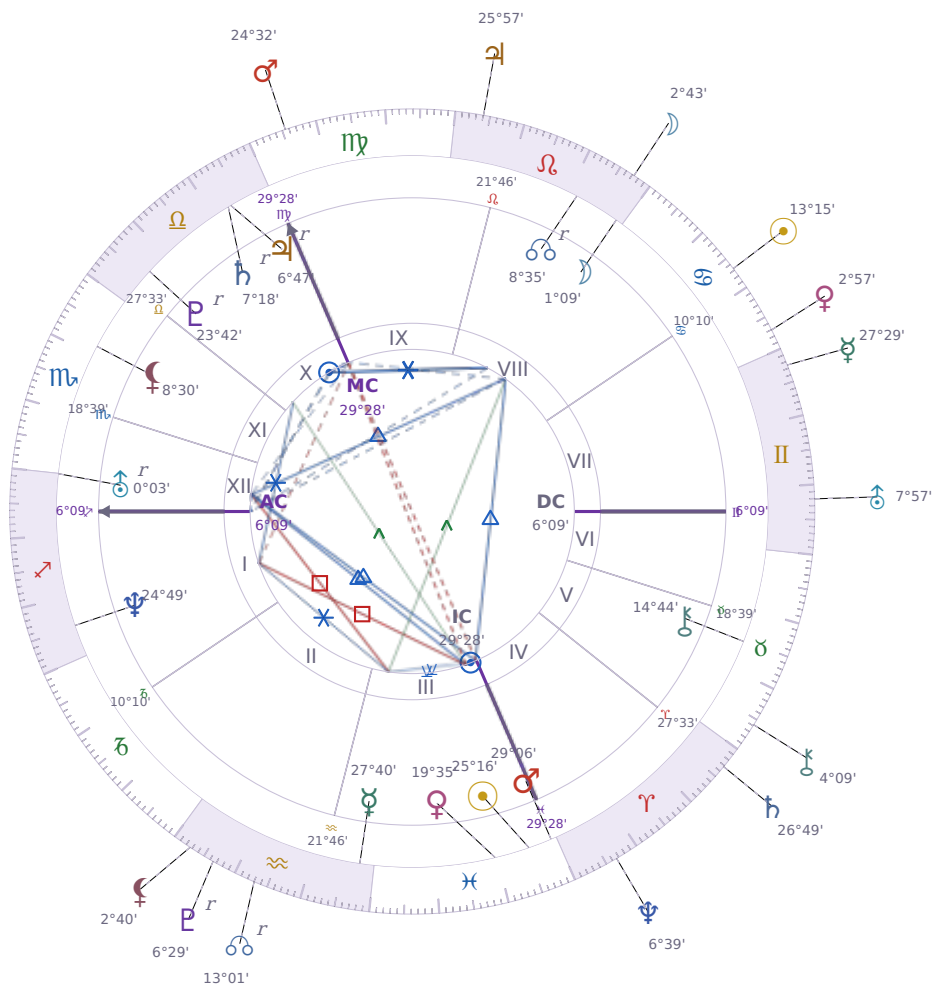

DAILY HOROSCOPE

Péter Magyar

Hungarian politician

♋ Pisces March 16, 1981 00:08 Budapest

Monday, 5 July 2027

TRANSITS FOR TODAY

☉ Sun	in ♋ Cancer	13°16'00"
☾ Moon	in ♌ Leo	2°43'17"
☿ Mercury	in ♊ Gemini	27°29'17"
♀ Venus	in ♋ Cancer	2°57'32"
♂ Mars	in ♎ Virgo	24°32'27"
♃ Jupiter	in ♌ Leo	25°57'00"
♄ Saturn	in ♌ Aries	26°49'41"

♅ Uranus	in ♊ Gemini	7°57'07"
♆ Neptune	in ♈ Aries	6°39'14"
♇ Pluto	in ♒ Aquarius Rx	6°29'41"
♁ Chiron	in ♉ Taurus	4°09'57"
♁ NNode	in ♒ Aquarius Rx	13°01'19"
♁ Lilith	in ♒ Aquarius	2°40'06"

NATAL PLANETS