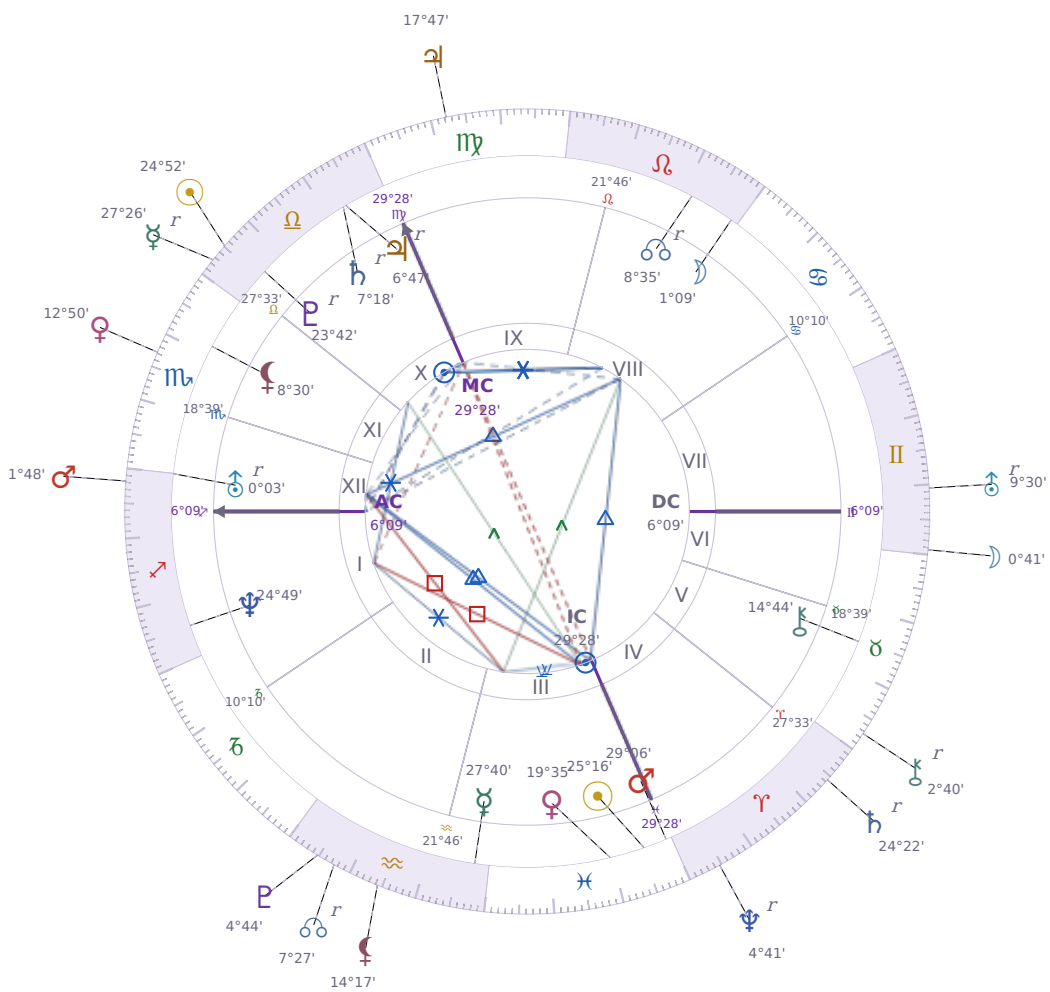

DAILY HOROSCOPE

Péter Magyar

Hungarian politician

♋ Pisces March 16, 1981 00:08 Budapest

Monday, 18 October 2027

TRANSITS FOR TODAY

☉ Sun	in ♎ Libra	24°53'00"
☾ Moon	in ♊ Gemini	0°41'28"
☿ Mercury	in ♎ Libra Rx	27°26'08"
♀ Venus	in ♏ Scorpio	12°50'19"
♂ Mars	in ♏ Sagittarius	1°48'23"
♃ Jupiter	in ♍ Virgo	17°47'01"
♄ Saturn	in ♈ Aries Rx	24°22'26"

♅ Uranus	in	♊ Gemini Rx	9°30'16"
♆ Neptune	in	♈ Aries Rx	4°42'00"
♇ Pluto	in	♈ Aquarius	4°44'53"
♄ Chiron	in	♉ Taurus Rx	2°40'24"
♁ NNode	in	♈ Aquarius Rx	7°27'41"
♁ Lilith	in	♈ Aquarius	14°17'49"

NATAL PLANETS