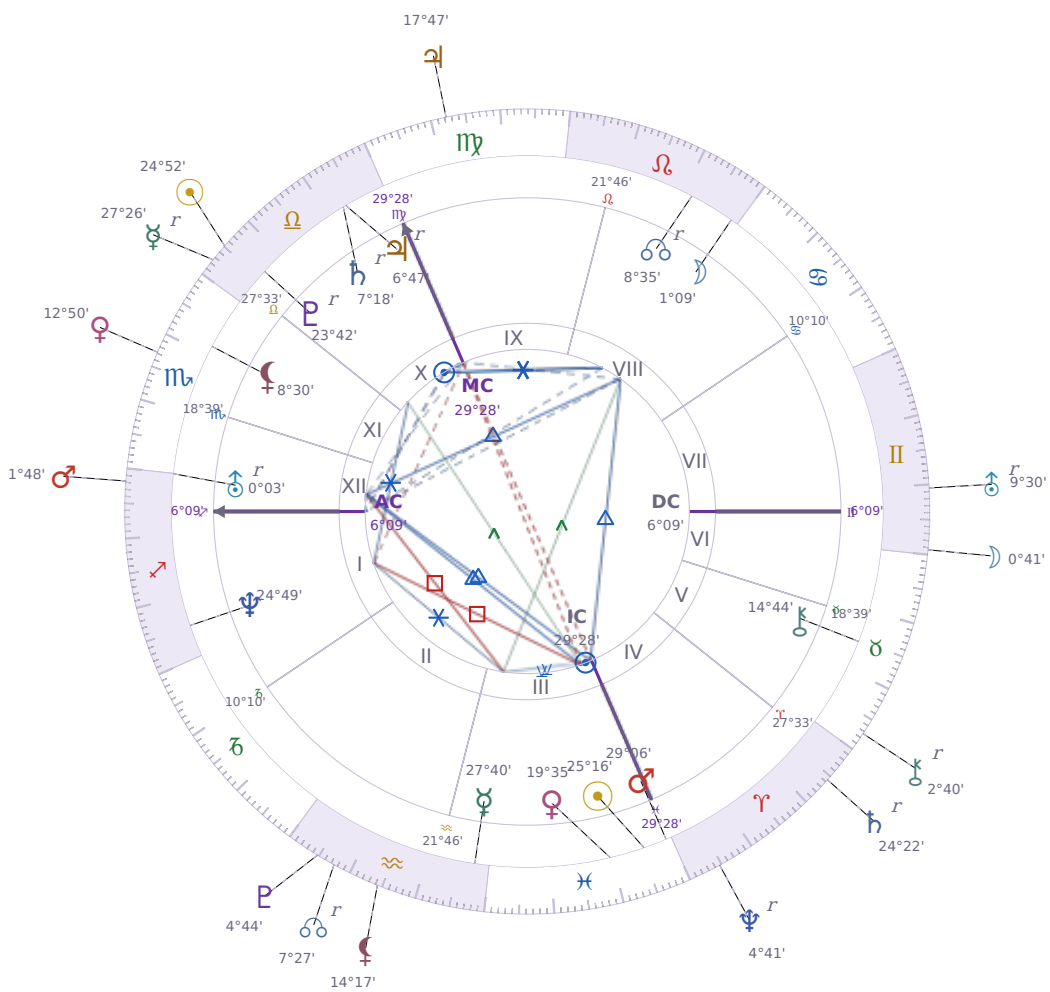

DAILY HOROSCOPE

Péter Magyar

Hungarian politician

♋ Pisces March 16, 1981 00:08 Budapest

Monday, 18 October 2027

TRANSITS FOR TODAY

☉ Sun	in ♎ Libra	24°53'00"
☾ Moon	in ♊ Gemini	0°41'28"
☿ Mercury	in ♎ Libra Rx	27°26'08"
♀ Venus	in ♏ Scorpio	12°50'19"
♂ Mars	in ♐ Sagittarius	1°48'23"
♃ Jupiter	in ♍ Virgo	17°47'01"
♄ Saturn	in ♈ Aries Rx	24°22'26"

♅ Uranus	in	♊ Gemini Rx	9°30'16"
♆ Neptune	in	♈ Aries Rx	4°42'00"
♇ Pluto	in	♈ Aquarius	4°44'53"
♁ Chiron	in	♉ Taurus Rx	2°40'24"
♁ NNode	in	♈ Aquarius Rx	7°27'41"
♁ Lilith	in	♈ Aquarius	14°17'49"

NATAL PLANETS