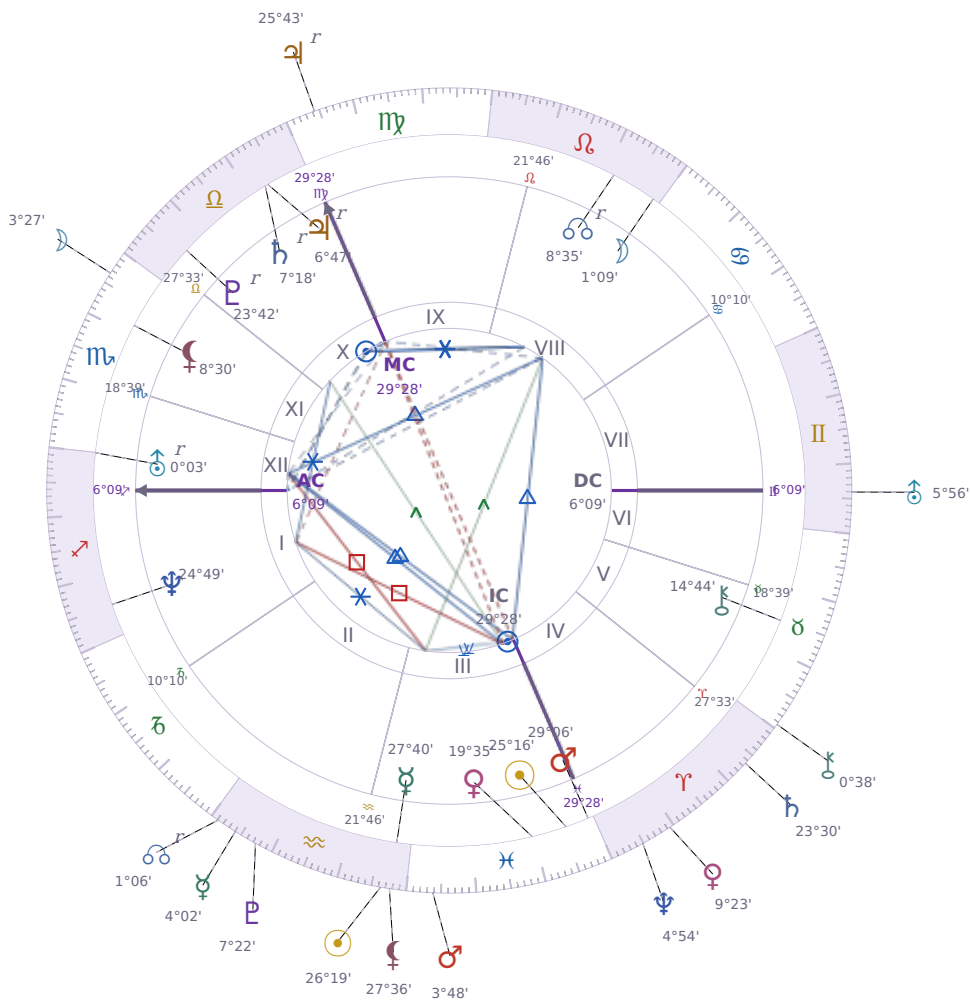

DAILY HOROSCOPE

Péter Magyar

Hungarian politician

♊ Pisces March 16, 1981 00:08 Budapest

Tuesday, 15 February 2028

TRANSITS FOR TODAY

☉ Sun	in ♒ Aquarius	26°19'19"
☾ Moon	in ♏ Scorpio	3°27'09"
☿ Mercury	in ♒ Aquarius	4°02'27"
♀ Venus	in ♈ Aries	9°23'48"
♂ Mars	in ♊ Pisces	3°48'18"
♃ Jupiter	in ♍ Virgo Rx	25°43'05"
♄ Saturn	in ♈ Aries	23°30'33"

♅ Uranus	in ♊ Gemini	5°56'02"
♆ Neptune	in ♈ Aries	4°54'01"
♇ Pluto	in ♒ Aquarius	7°22'12"
♁ Chiron	in ♉ Taurus	0°38'11"
♁ NNode	in ♒ Aquarius Rx	1°06'29"
♁ Lilith	in ♒ Aquarius	27°36'05"

NATAL PLANETS

☉ Sun	in ♋ Pisces	25°16'52"	III
☾ Moon	in ♌ Leo	1°09'49"	VIII
☿ Mercury	in ♒ Aquarius	27°40'15"	III
♀ Venus	in ♋ Pisces	19°35'59"	III
♂ Mars	in ♋ Pisces	29°06'26"	III
♃ Jupiter	in ♎ Libra	6°47'55"	X Rx
♄ Saturn	in ♎ Libra	7°18'13"	X Rx
♅ Uranus	in ♐ Sagittarius	0°03'33"	XII Rx
♆ Neptune	in ♐ Sagittarius	24°49'23"	I
♇ Pluto	in ♎ Libra	23°42'49"	X Rx
♁ Chiron	in ♉ Taurus	14°44'49"	V
♁ North Node	in ♌ Leo	8°35'49"	VIII Rx
♁ Lilith	in ♏ Scorpio	8°30'15"	XI