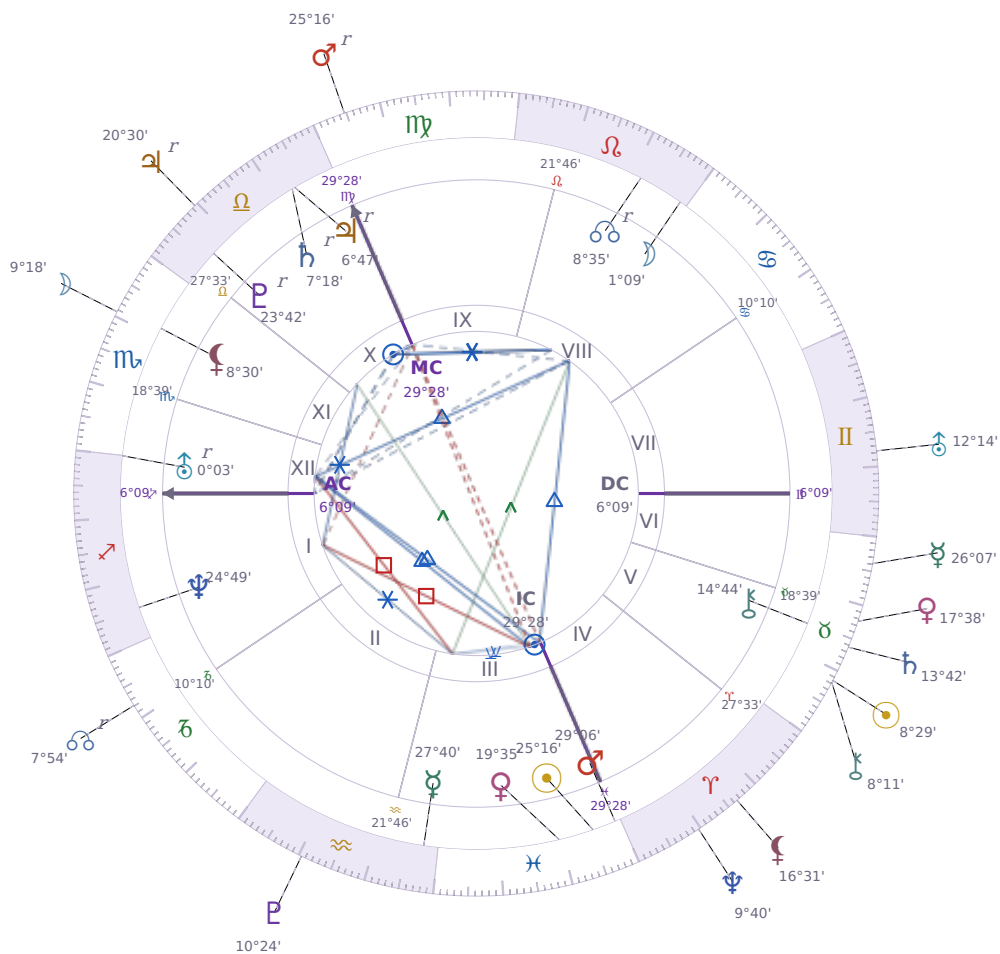

DAILY HOROSCOPE

## Péter Magyar

Hungarian politician

♋ Pisces March 16, 1981 00:08 Budapest

**Saturday, 28 April 2029**