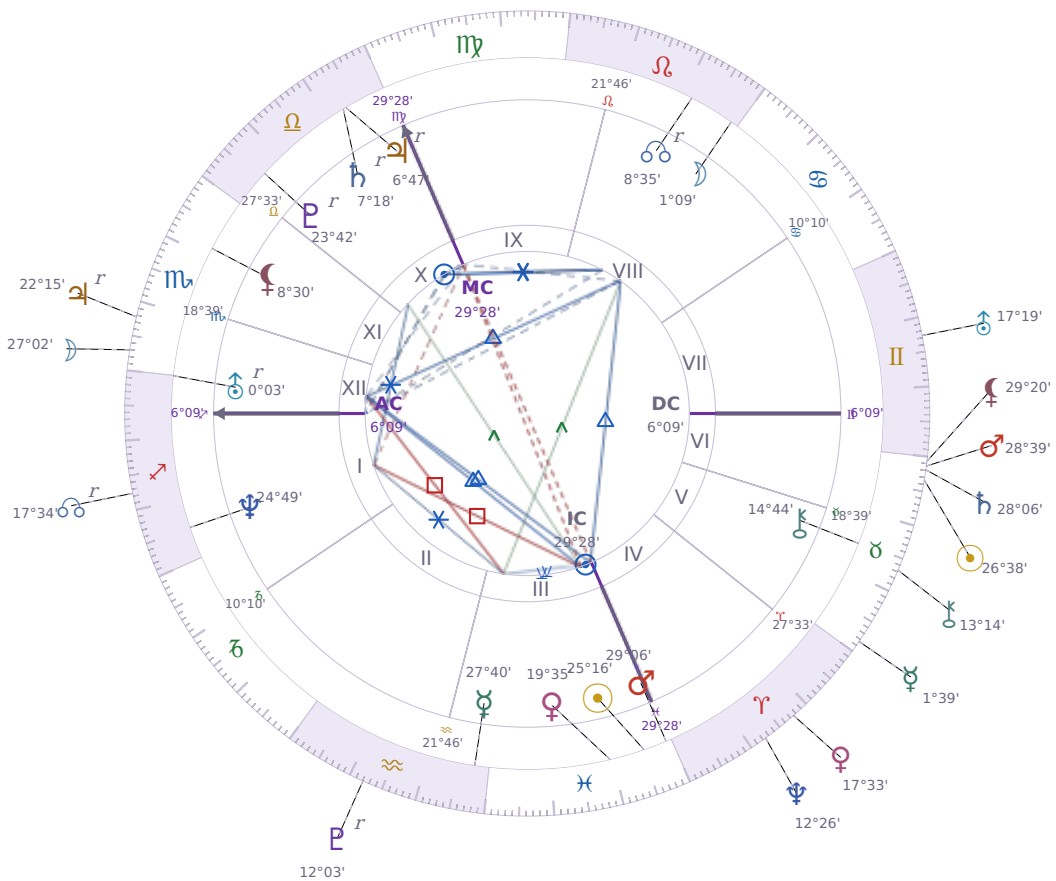

DAILY HOROSCOPE

Péter Magyar

Hungarian politician

♋ Pisces March 16, 1981 00:08 Budapest

Friday, 17 May 2030

TRANSITS FOR TODAY

| | | |
|-----------|-----------------|-----------|
| ☉ Sun | in ♉ Taurus | 26°38'36" |
| ☾ Moon | in ♏ Scorpio | 27°02'53" |
| ☿ Mercury | in ♉ Taurus | 1°39'41" |
| ♀ Venus | in ♈ Aries | 17°33'42" |
| ♂ Mars | in ♉ Taurus | 28°39'04" |
| ♃ Jupiter | in ♏ Scorpio Rx | 22°15'28" |
| ♄ Saturn | in ♉ Taurus | 28°06'53" |

| | | |
|-----------|---------------------|-----------|
| ♅ Uranus | in ♊ Gemini | 17°19'19" |
| ♆ Neptune | in ♈ Aries | 12°26'47" |
| ♇ Pluto | in ♒ Aquarius Rx | 12°03'22" |
| ♁ Chiron | in ♉ Taurus | 13°14'42" |
| ♁ NNode | in ♐ Sagittarius Rx | 17°34'48" |
| ♁ Lilith | in ♉ Taurus | 29°20'11" |

NATAL PLANETS

| | | | |
|--------------|------------------|-----------|---------|
| ☉ Sun | in ♋ Pisces | 25°16'52" | III |
| ☾ Moon | in ♌ Leo | 1°09'49" | VIII |
| ☿ Mercury | in ♒ Aquarius | 27°40'15" | III |
| ♀ Venus | in ♋ Pisces | 19°35'59" | III |
| ♂ Mars | in ♋ Pisces | 29°06'26" | III |
| ♃ Jupiter | in ♎ Libra | 6°47'55" | X Rx |
| ♄ Saturn | in ♎ Libra | 7°18'13" | X Rx |
| ♅ Uranus | in ♐ Sagittarius | 0°03'33" | XII Rx |
| ♆ Neptune | in ♐ Sagittarius | 24°49'23" | I |
| ♇ Pluto | in ♎ Libra | 23°42'49" | X Rx |
| ♁ Chiron | in ♉ Taurus | 14°44'49" | V |
| ♁ North Node | in ♌ Leo | 8°35'49" | VIII Rx |
| ♁ Lilith | in ♏ Scorpio | 8°30'15" | XI |