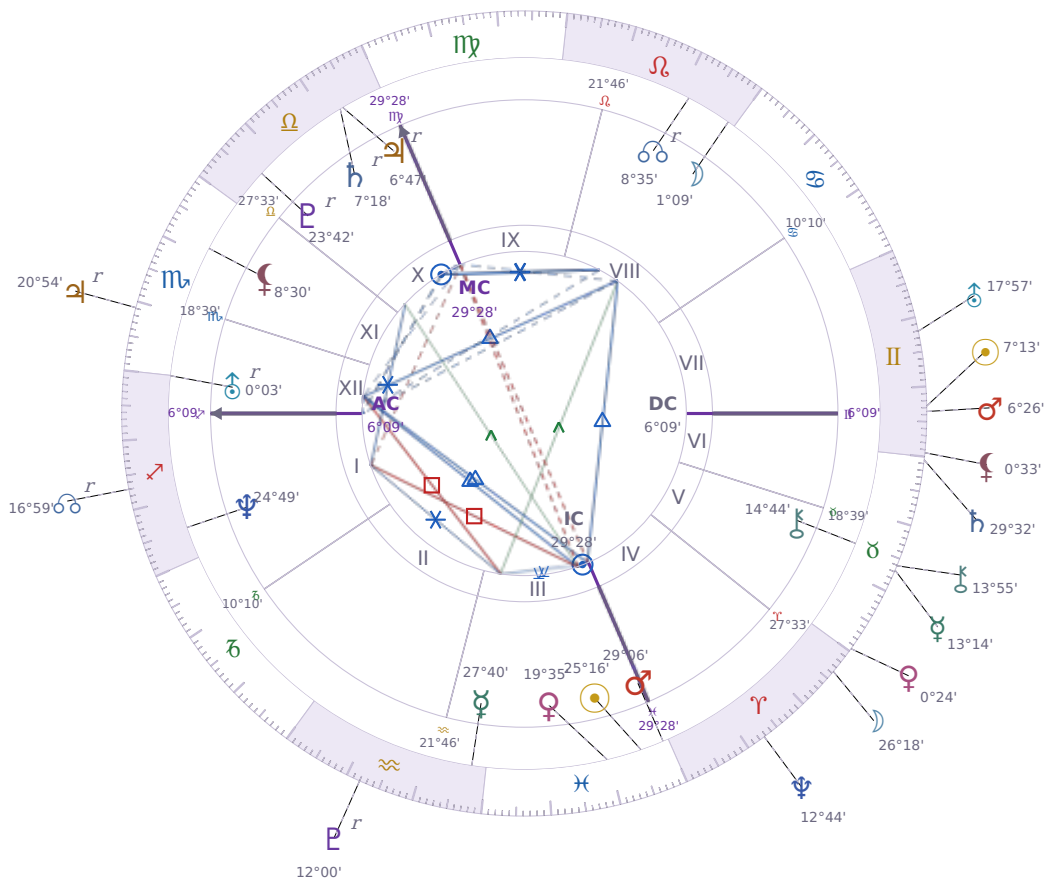

DAILY HOROSCOPE

## Péter Magyar

Hungarian politician

♋ Pisces March 16, 1981 00:08 Budapest

**Tuesday, 28 May 2030**