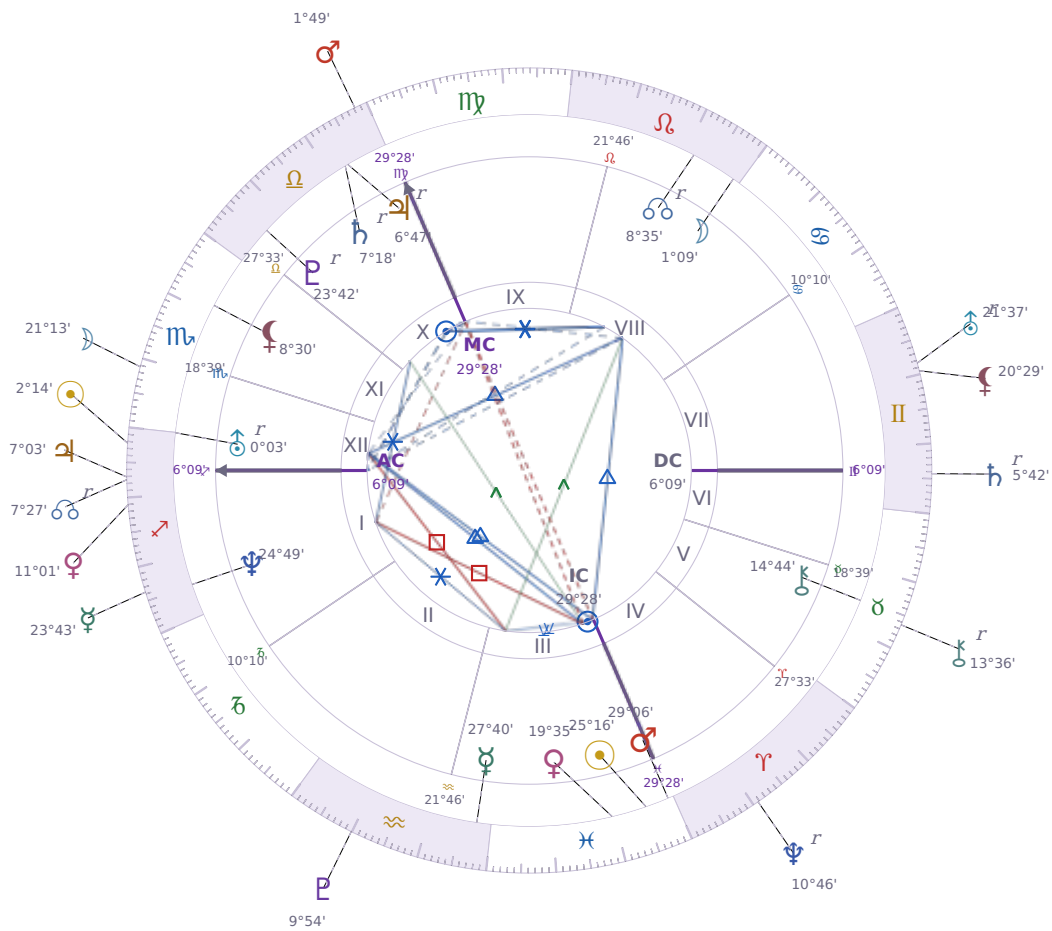

DAILY HOROSCOPE

## Péter Magyar

Hungarian politician

♋ Pisces March 16, 1981 00:08 Budapest

**Sunday, 24 November 2030**