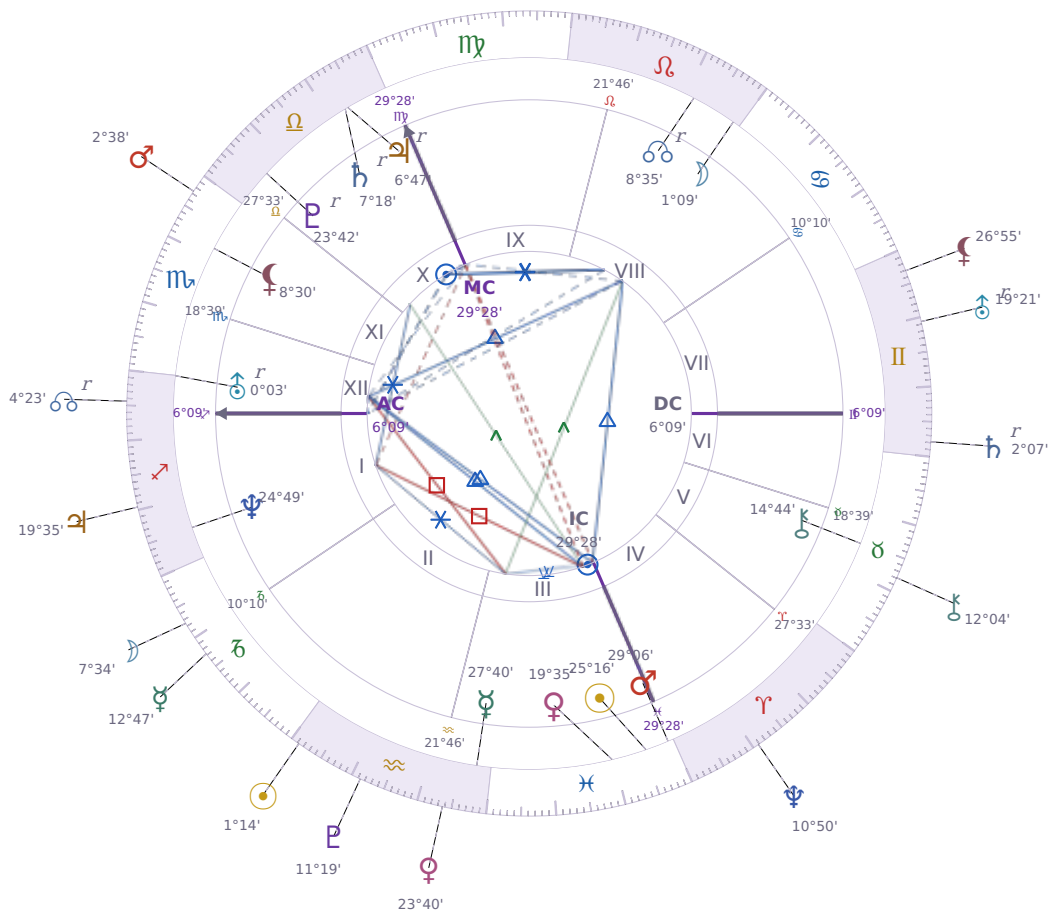

DAILY HOROSCOPE

Péter Magyar

Hungarian politician

♋ Pisces March 16, 1981 00:08 Budapest

Tuesday, 21 January 2031

TRANSITS FOR TODAY

☉ Sun	in ♒ Aquarius	1°14'20"
☽ Moon	in ♑ Capricorn	7°34'11"
☿ Mercury	in ♑ Capricorn	12°47'19"
♀ Venus	in ♒ Aquarius	23°40'35"
♂ Mars	in ♏ Scorpio	2°38'13"
♃ Jupiter	in ♏ Sagittarius	19°35'03"
♁ Saturn	in ♊ Gemini Rx	2°07'16"

♅ Uranus	in ♊ Gemini	Rx	19°21'37"
♆ Neptune	in ♈ Aries		10°50'37"
♇ Pluto	in ♒ Aquarius		11°19'23"
♁ Chiron	in ♉ Taurus		12°04'17"
♁ NNode	in ♐ Sagittarius	Rx	4°23'42"
♁ Lilith	in ♊ Gemini		26°55'31"

NATAL PLANETS