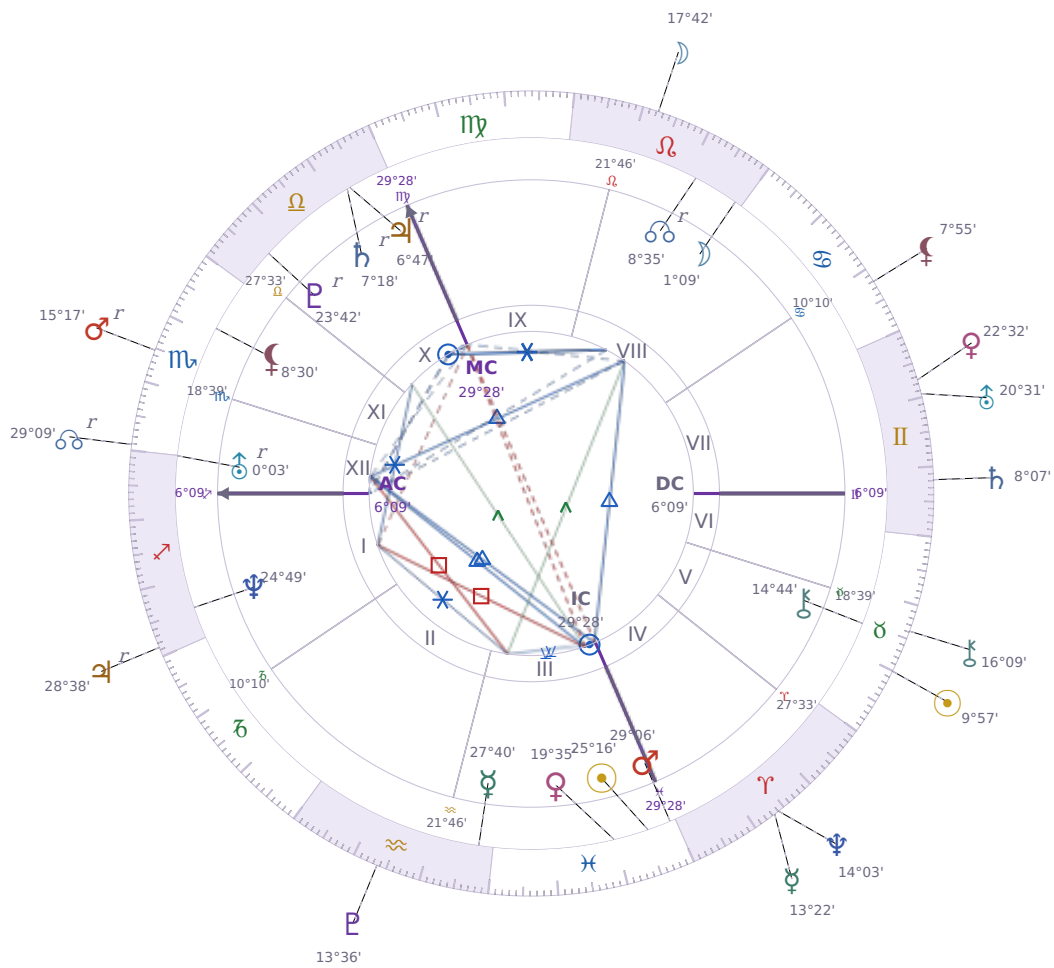

DAILY HOROSCOPE

## Péter Magyar

Hungarian politician

♋ Pisces March 16, 1981 00:08 Budapest

**Wednesday, 30 April 2031**