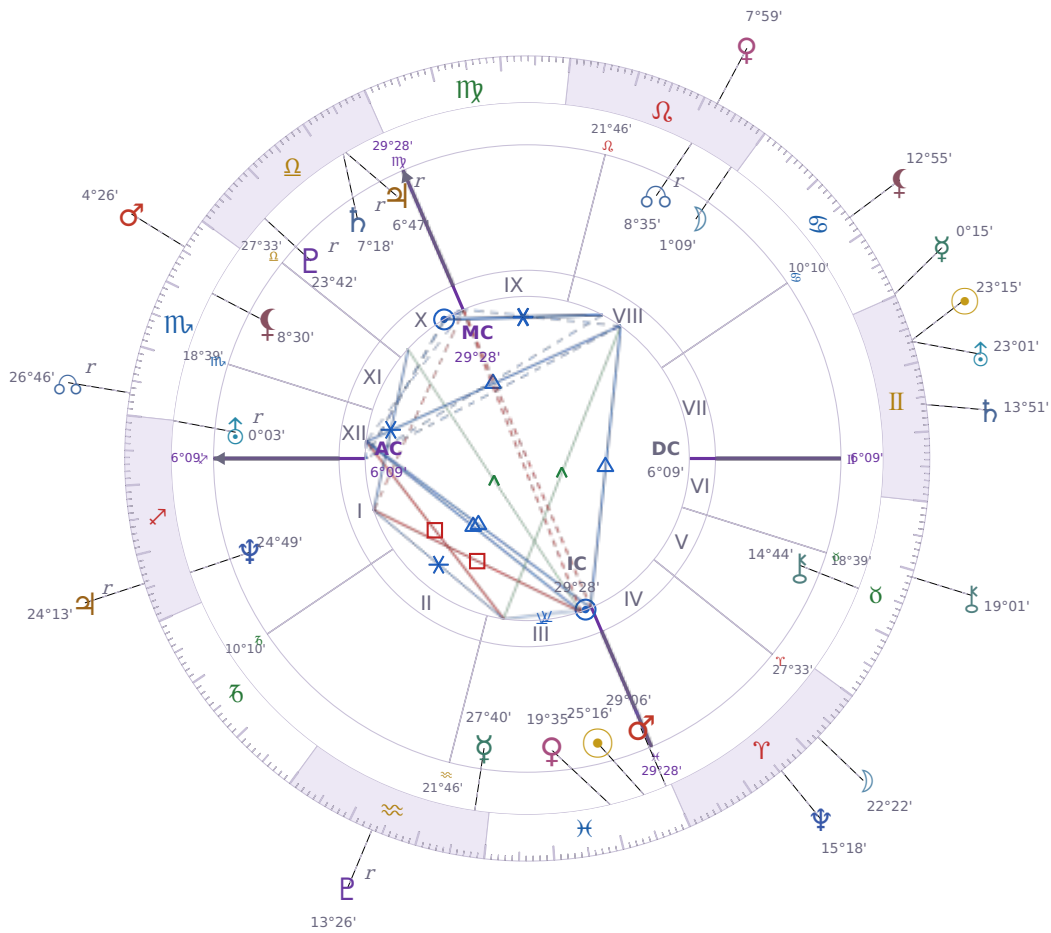

DAILY HOROSCOPE

## Péter Magyar

Hungarian politician

♋ Pisces March 16, 1981 00:08 Budapest

**Saturday, 14 June 2031**