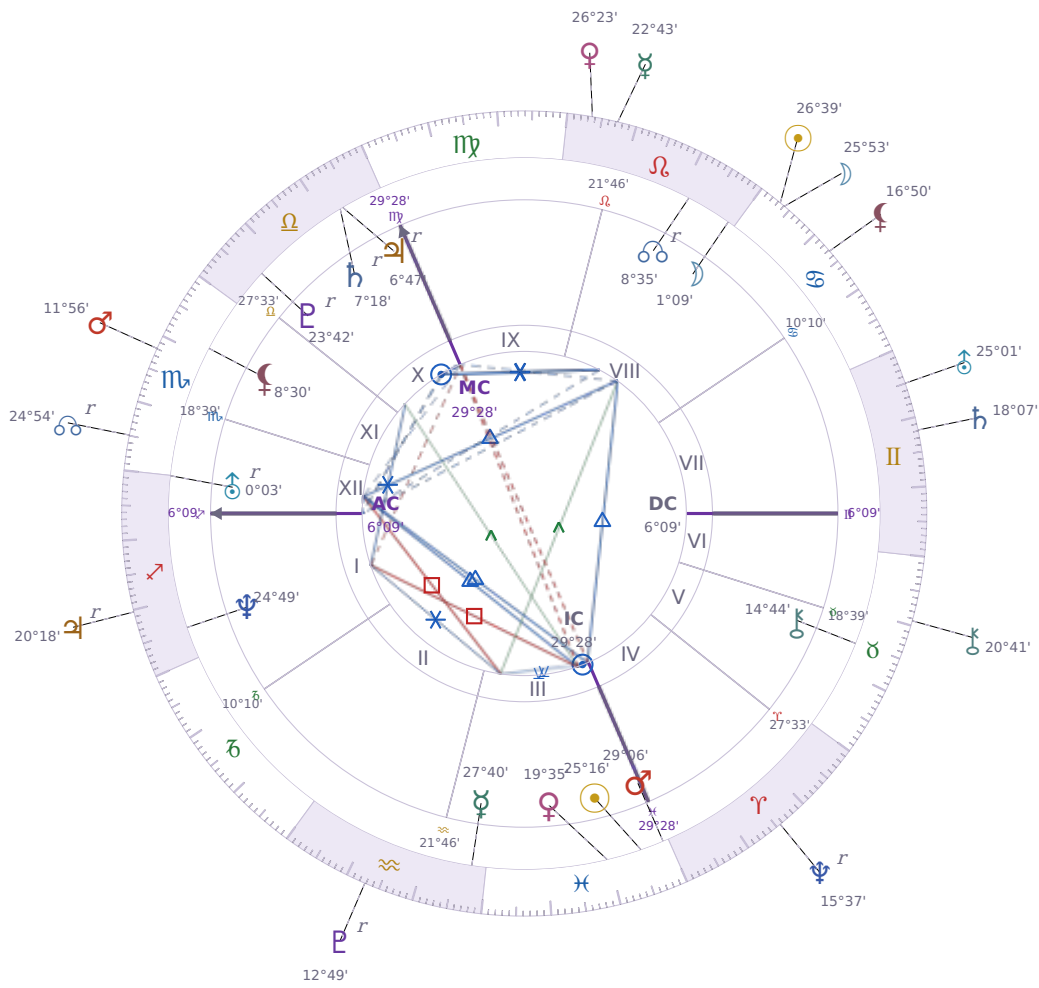

DAILY HOROSCOPE

Péter Magyar

Hungarian politician

♋ Pisces March 16, 1981 00:08 Budapest

Saturday, 19 July 2031

TRANSITS FOR TODAY

☉ Sun	in ♋ Cancer	26°39'05"
☾ Moon	in ♋ Cancer	25°53'30"
☿ Mercury	in ♌ Leo	22°43'14"
♀ Venus	in ♌ Leo	26°23'56"
♂ Mars	in ♏ Scorpio	11°56'49"
♃ Jupiter	in ♐ Sagittarius Rx	20°18'08"
♄ Saturn	in ♊ Gemini	18°07'32"

♅ Uranus	in ♊ Gemini	25°01'44"
♆ Neptune	in ♈ Aries Rx	15°37'35"
♇ Pluto	in ♒ Aquarius Rx	12°49'25"
♁ Chiron	in ♉ Taurus	20°41'33"
♁ NNode	in ♏ Scorpio Rx	24°54'57"
♁ Lilith	in ♋ Cancer	16°50'08"

NATAL PLANETS

KEY DATE

♆ Neptune stations Retrograde

Neptune stationing retrograde marks the point where **clarity takes a step back** in the areas it governs — dreams, beliefs, creativity, and what you're willing to believe about yourself or others. During this period, people often notice **confusion returning to situations** they thought were settled, delays in creative projects, or the need to rethink agreements that felt unclear to begin with. *Neptune* retrograde typically brings **reality checks** that strip away wishful thinking, so you may spot where you've been fooling yourself or where someone else's promises don't actually add up.

Saturday · ♄ Saturn

Colors: Violet

Stone: Obsidian

Number: 8