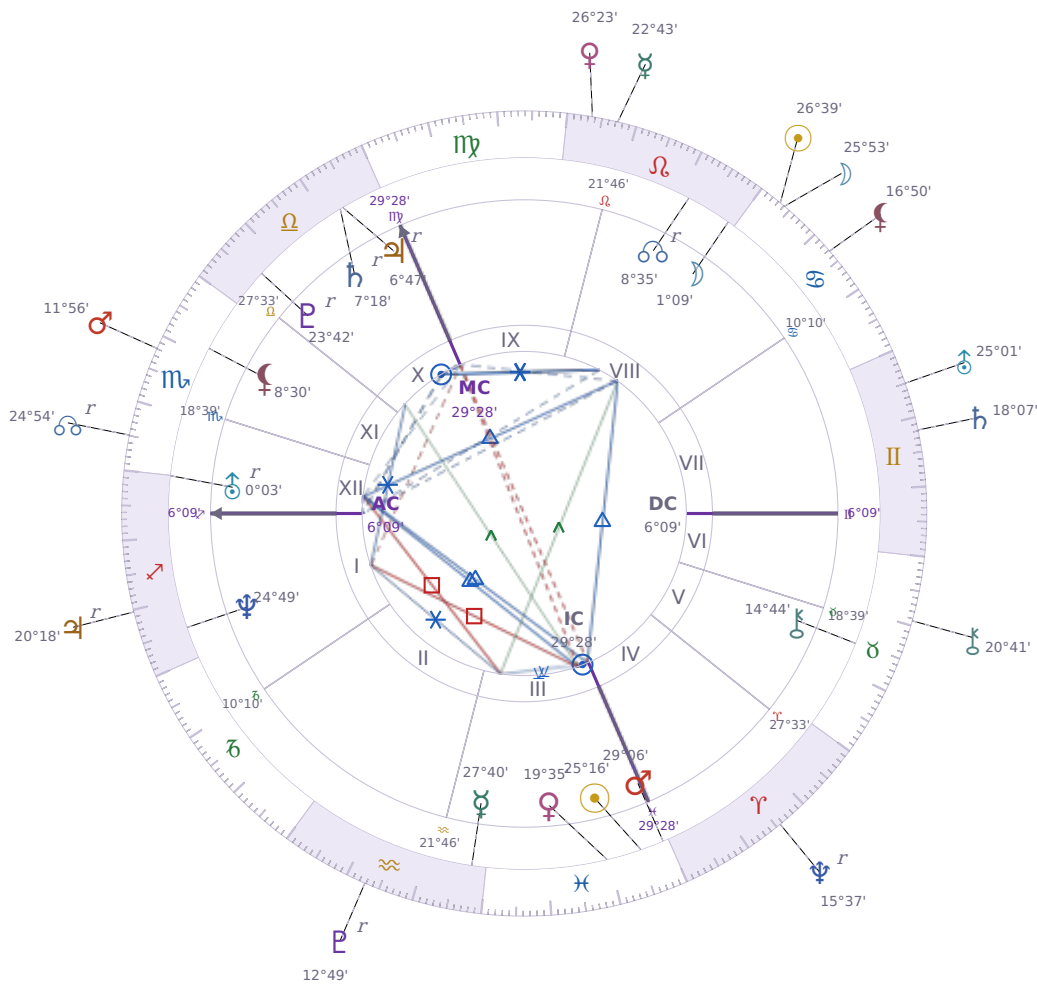

DAILY HOROSCOPE

Péter Magyar

Hungarian politician

♋ Pisces March 16, 1981 00:08 Budapest

Saturday, 19 July 2031

TRANSITS FOR TODAY

☉ Sun	in ♋ Cancer	26°39'05"
☾ Moon	in ♋ Cancer	25°53'30"
☿ Mercury	in ♌ Leo	22°43'14"
♀ Venus	in ♌ Leo	26°23'56"
♂ Mars	in ♍ Scorpio	11°56'49"
♃ Jupiter	in ♐ Sagittarius Rx	20°18'08"
♄ Saturn	in ♊ Gemini	18°07'32"