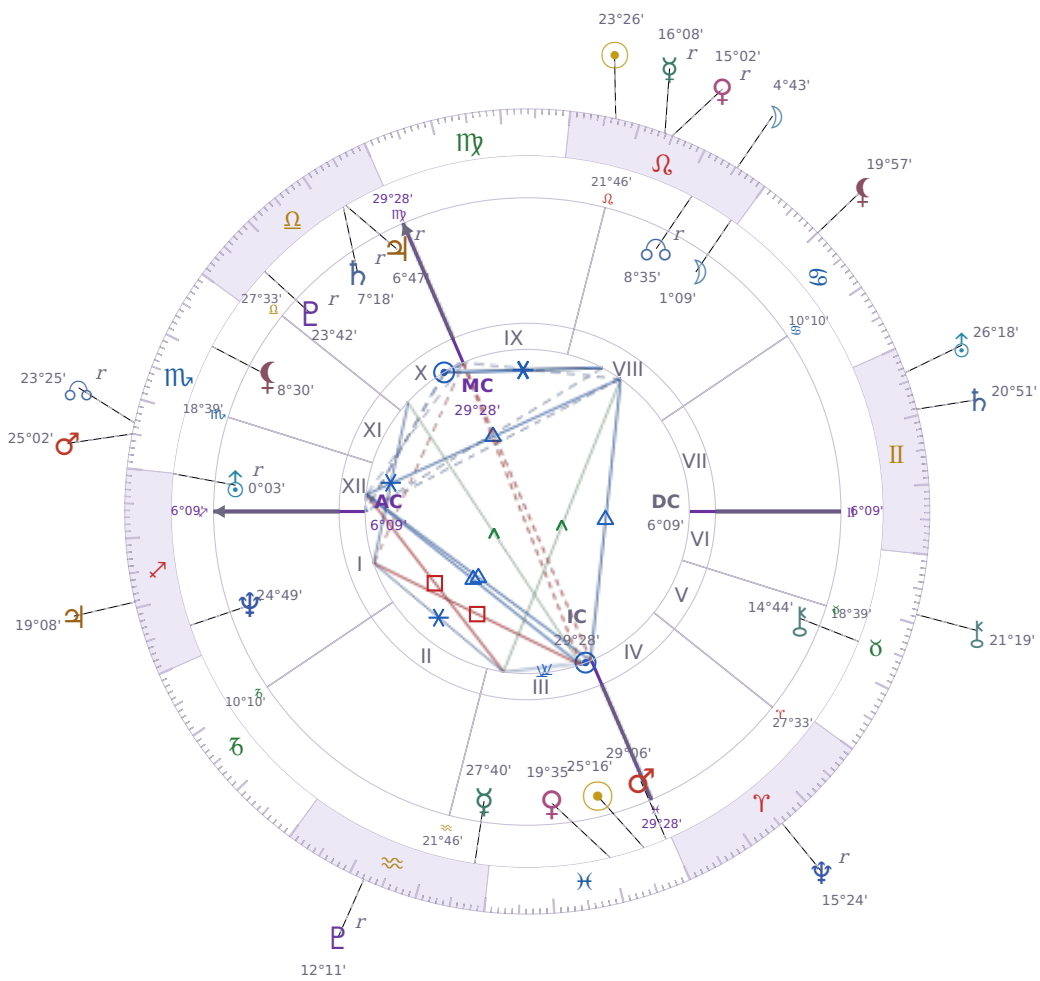

DAILY HOROSCOPE

Péter Magyar

Hungarian politician

♋ Pisces March 16, 1981 00:08 Budapest

Saturday, 16 August 2031

TRANSITS FOR TODAY

☉ Sun	in ♌ Leo	23°26'52"
☾ Moon	in ♌ Leo	4°43'46"
☿ Mercury	in ♌ Leo Rx	16°08'27"
♀ Venus	in ♌ Leo Rx	15°02'20"
♂ Mars	in ♏ Scorpio	25°02'31"
♃ Jupiter	in ♐ Sagittarius	19°08'37"
♄ Saturn	in ♊ Gemini	20°51'48"

♅ Uranus	in ♊ Gemini	26°18'57"
♆ Neptune	in ♈ Aries Rx	15°24'57"
♇ Pluto	in ♒ Aquarius Rx	12°11'33"
♁ Chiron	in ♉ Taurus	21°19'52"
♁ NNode	in ♏ Scorpio Rx	23°25'59"
♁ Lilith	in ♋ Cancer	19°57'39"

NATAL PLANETS

KEY DATE

♃ Jupiter stations Direct

Jupiter turning **direct again** means opportunities and decisions that felt stuck or unclear over the past months can finally move ahead with real momentum. What becomes **clearer now** is whether plans, applications, or deals are actually going to work — delays lift and you get actual answers instead of waiting. **Growth starts moving** in the areas where *Jupiter* sits in your chart, so watch for openings in money, work, relationships, or learning that were on pause during the retrograde.