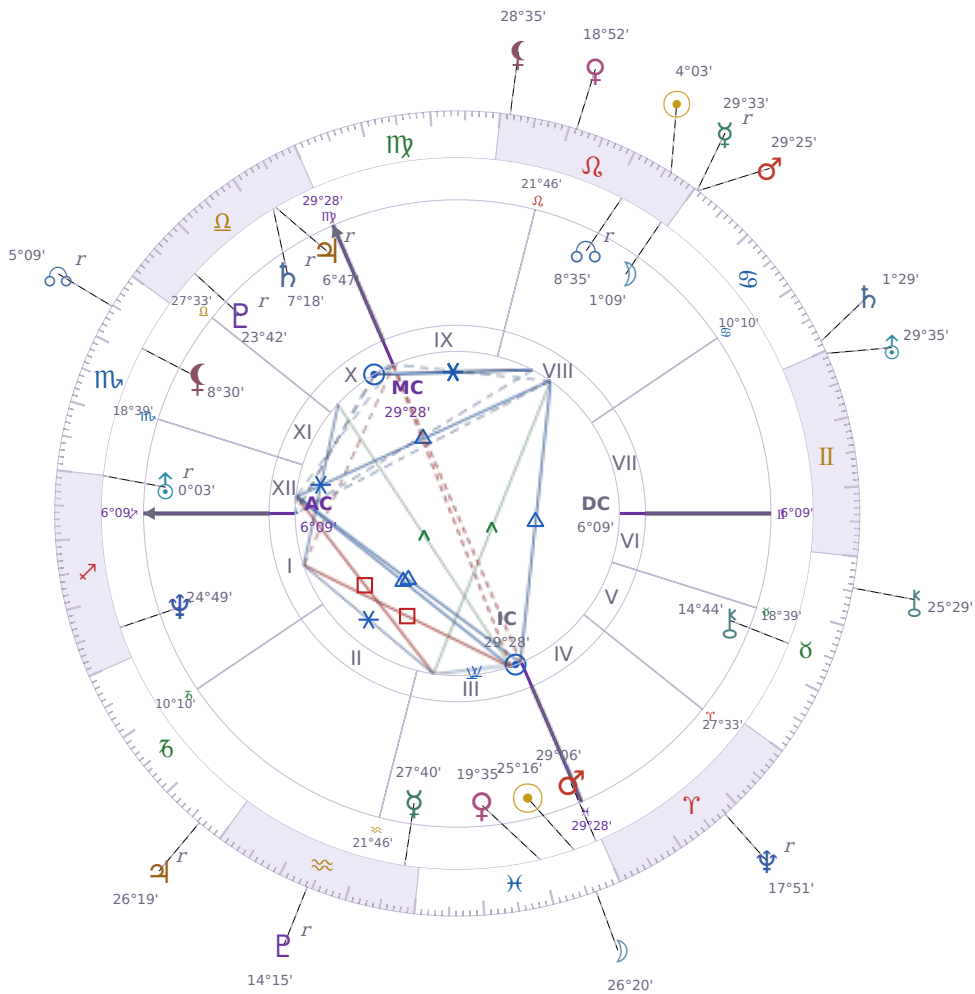

DAILY HOROSCOPE

Péter Magyar

Hungarian politician

♋ Pisces March 16, 1981 00:08 Budapest

Monday, 26 July 2032

TRANSITS FOR TODAY

☉ Sun	in ♌ Leo	4°03'15"
☾ Moon	in ♋ Pisces	26°20'11"
☿ Mercury	in ♋ Cancer Rx	29°33'26"
♀ Venus	in ♌ Leo	18°52'54"
♂ Mars	in ♋ Cancer	29°25'22"
♃ Jupiter	in ♑ Capricorn Rx	26°19'09"
♄ Saturn	in ♋ Cancer	1°29'47"

♅ Uranus	in ♊ Gemini	29°35'20"
♆ Neptune	in ♈ Aries Rx	17°51'48"
♇ Pluto	in ♒ Aquarius Rx	14°15'48"
♁ Chiron	in ♉ Taurus	25°29'32"
♁ NNode	in ♏ Scorpio Rx	5°09'46"
♁ Lilith	in ♌ Leo	28°35'04"

NATAL PLANETS