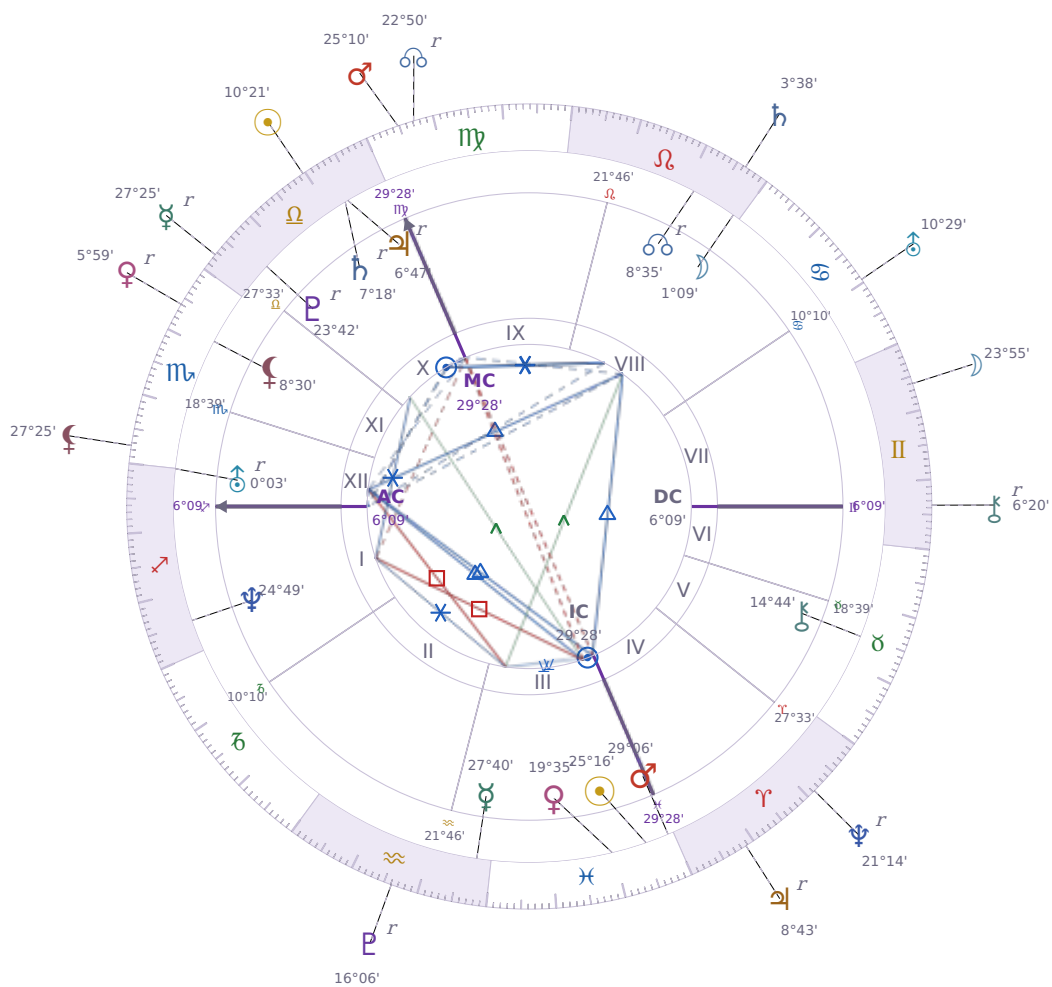

DAILY HOROSCOPE

Péter Magyar

Hungarian politician

♋ Pisces March 16, 1981 00:08 Budapest

Tuesday, 3 October 2024

TRANSITS FOR TODAY

☉ Sun	in ♎ Libra	10°21'16"
☾ Moon	in ♊ Gemini	23°55'58"
☿ Mercury	in ♎ Libra Rx	27°25'50"
♀ Venus	in ♏ Scorpio Rx	5°59'15"
♂ Mars	in ♍ Virgo	25°10'54"
♃ Jupiter	in ♈ Aries Rx	8°43'23"
♄ Saturn	in ♌ Leo	3°38'20"

♅ Uranus	in ♋ Cancer	10°29'52"
♆ Neptune	in ♈ Aries Rx	21°14'46"
♇ Pluto	in ♒ Aquarius Rx	16°06'05"
♁ Chiron	in ♊ Gemini Rx	6°20'06"
♁ NNode	in ♍ Virgo Rx	22°50'56"
♁ Lilith	in ♏ Scorpio	27°25'05"

NATAL PLANETS