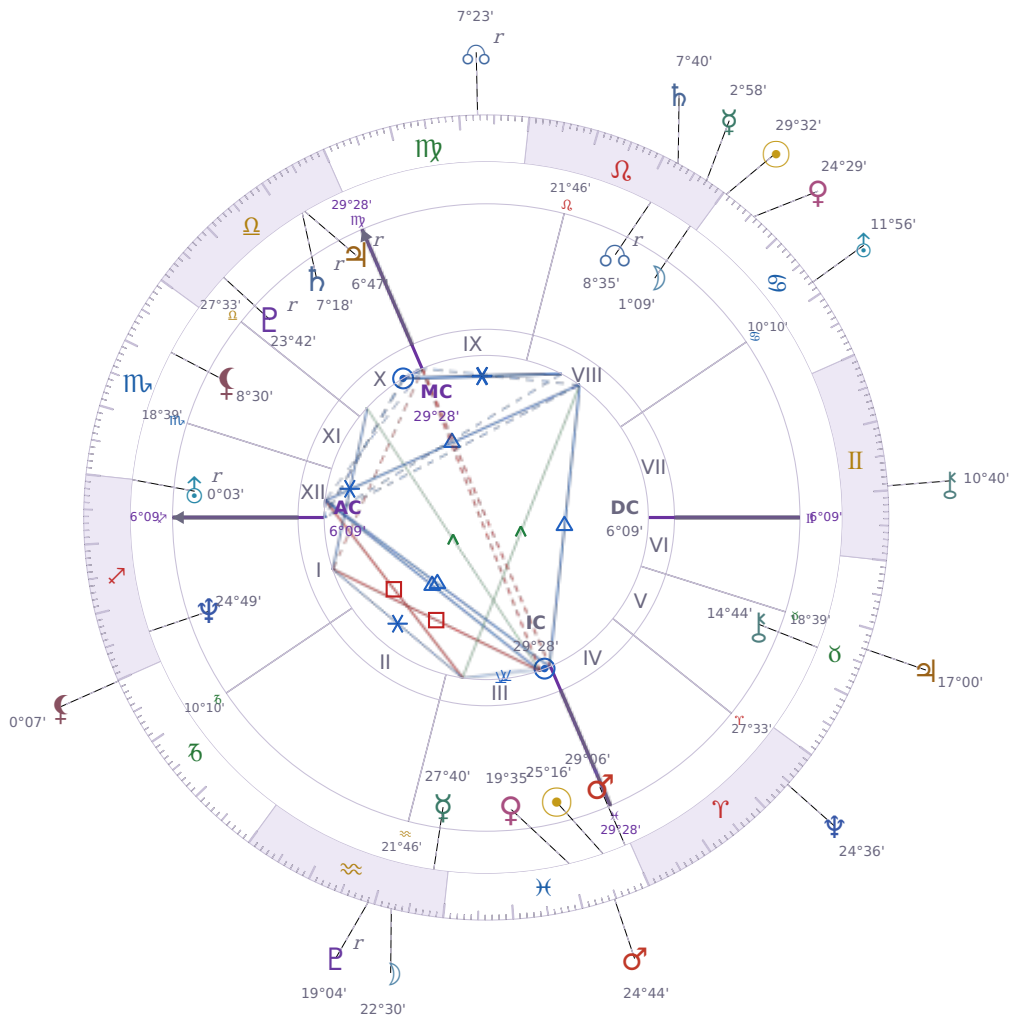

DAILY HOROSCOPE

Péter Magyar

Hungarian politician

♋ Pisces March 16, 1981 00:08 Budapest

Sunday, 22 July 2035

TRANSITS FOR TODAY

☉ Sun	in ♋ Cancer	29°32'37"
☾ Moon	in ♒ Aquarius	22°30'50"
☿ Mercury	in ♌ Leo	2°58'00"
♀ Venus	in ♋ Cancer	24°29'55"
♂ Mars	in ♋ Pisces	24°44'32"
♃ Jupiter	in ♉ Taurus	17°00'58"
♄ Saturn	in ♌ Leo	7°40'33"

♅ Uranus	in ♋ Cancer	11°56'28"
♆ Neptune	in ♈ Aries	24°36'46"
♇ Pluto	in ♒ Aquarius Rx	19°04'42"
♁ Chiron	in ♊ Gemini	10°40'16"
♁ NNode	in ♍ Virgo Rx	7°23'08"
♁ Lilith	in ♐ Capricorn	0°07'08"

NATAL PLANETS