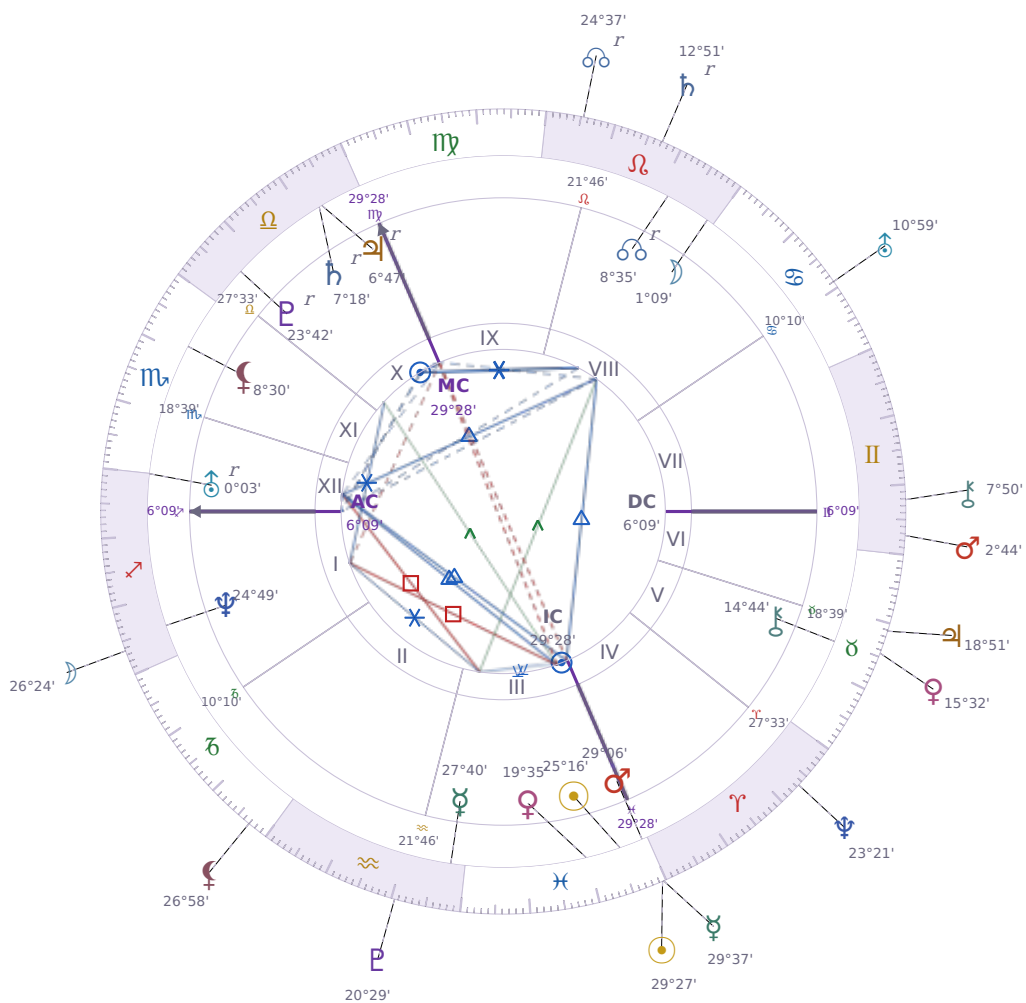

DAILY HOROSCOPE

Péter Magyar

Hungarian politician

♋ Pisces March 16, 1981 00:08 Budapest

Wednesday, 19 March 2036

TRANSITS FOR TODAY

☉ Sun	in ♋ Pisces	29°27'35"
☾ Moon	in ♐ Sagittarius	26°24'31"
☿ Mercury	in ♋ Pisces	29°37'37"
♀ Venus	in ♉ Taurus	15°32'50"
♂ Mars	in ♊ Gemini	2°44'31"
♃ Jupiter	in ♉ Taurus	18°51'25"
♄ Saturn	in ♌ Leo Rx	12°51'20"

♅ Uranus	in ♋ Cancer	10°59'10"
♆ Neptune	in ♈ Aries	23°21'46"
♇ Pluto	in ♒ Aquarius	20°29'26"
♁ Chiron	in ♊ Gemini	7°50'29"
♁ NNode	in ♌ Leo Rx	24°37'21"
♁ Lilith	in ♏ Capricorn	26°58'44"

NATAL PLANETS

KEY DATE

♅ Uranus stations Direct

Uranus turning direct after months backward means **stuck situations finally shift** — delays in tech, contracts, or unusual projects resume their forward motion. What felt **blocked or confusing** about your routines, friendships, or work systems becomes **clearer to act on** now that the planet moves the way it normally does. Most people notice they can **make real changes** instead of just thinking about them, whether that's switching jobs, updating systems, or ending relationships that went nowhere during the retrograde.