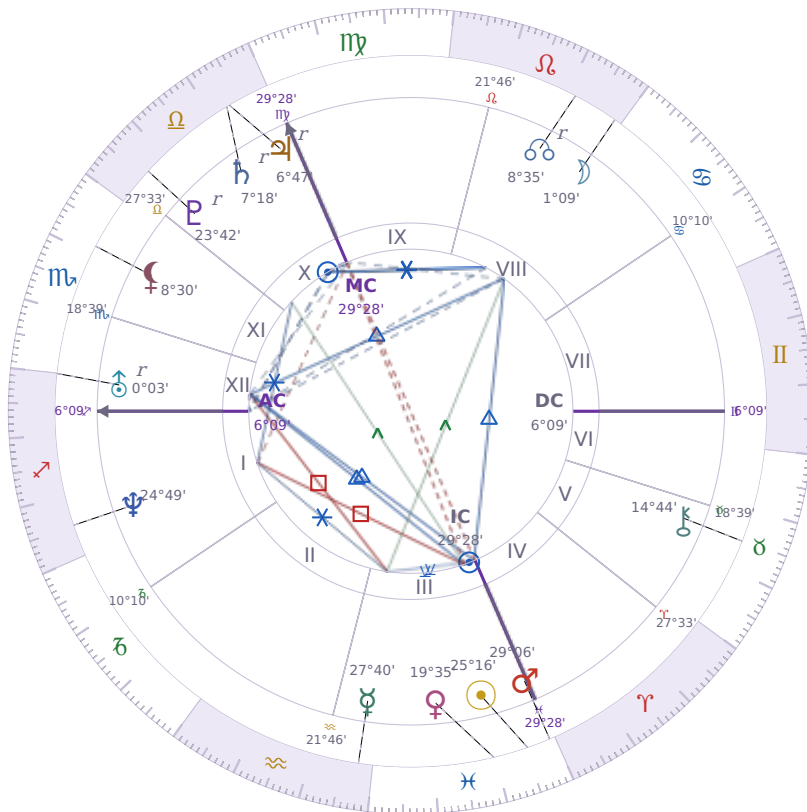

## BIRTHDAY YEAR CHART

### Péter Magyar

Hungarian politician

✦ Pisces March 16, 1981 00:08 Budapest

**15 March 1736 · 23:43 (22:26 UTC) · Budapest**

Solar ASC ♌ Leo · MC ♈ Aries

#### NATAL PLANETS

☉ Sun	in	♓	Pisces	25°16'
☾ Moon	in	♌	Leo	1°09'
☿ Mercury	in	♒	Aquarius	27°40'
♀ Venus	in	♓	Pisces	19°35'
♂ Mars	in	♓	Pisces	29°06'
♃ Jupiter	in	♎	Libra	6°47'
♄ Saturn	in	♎	Libra	7°18'

## KEY TRANSITS BY QUARTER

---

**Q1 · Jan-Mar**

**Q2 · Apr-Jun**

**Q3 · Jul-Sep**

**Q4 · Oct-Dec**