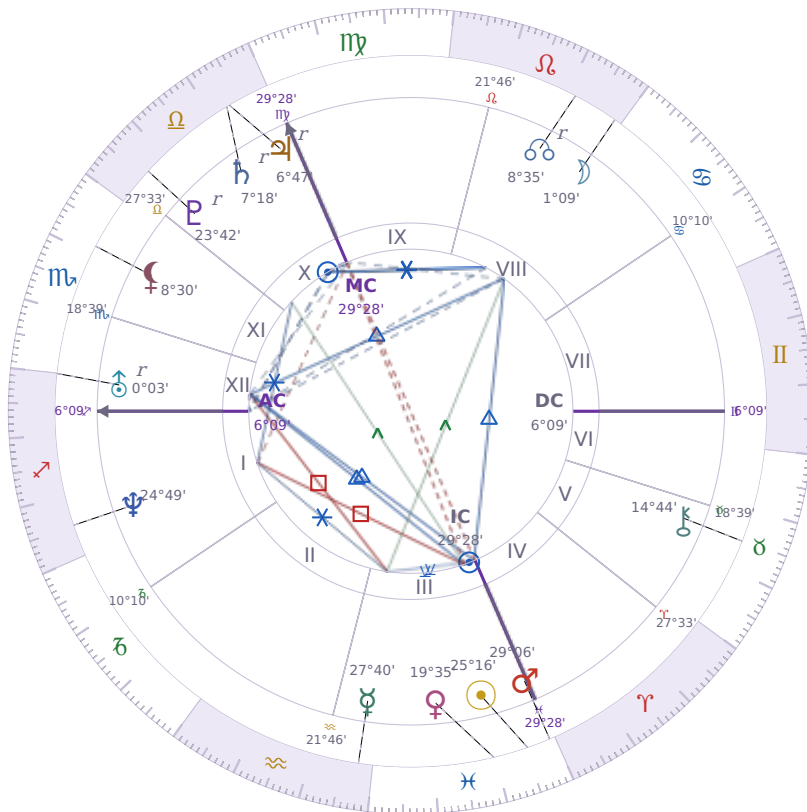

BIRTHDAY YEAR CHART

Péter Magyar

Hungarian politician

✦ Pisces March 16, 1981 00:08 Budapest

15 March 1738 · 23:43 (22:26 UTC) · Budapest

Solar ASC ♌ Leo · MC ♈ Aries

NATAL PLANETS

☉ Sun	in	♓	Pisces	25°16'
☾ Moon	in	♌	Leo	1°09'
☿ Mercury	in	♒	Aquarius	27°40'
♀ Venus	in	♓	Pisces	19°35'
♂ Mars	in	♓	Pisces	29°06'
♃ Jupiter	in	♎	Libra	6°47'
♄ Saturn	in	♎	Libra	7°18'

BIRTHDAY YEAR CHART PLANETS

♅ Uranus	in	♏	Sagittarius	0°03'
♆ Neptune	in	♏	Sagittarius	24°49'
♇ Pluto	in	♎	Libra	23°42'
♄ Chiron	in	♉	Taurus	14°44'
♁ North Node		in	♌ Leo	8°35'
♁ Lilith	in	♏	Scorpio	8°30'

Solar H10 ♈ Aries → natal H4 — Home & Family

The Solar Tenth House descends into your **natal Fourth House**, creating a powerful connection between **public achievement and private roots**. Career moves this year have implications for home and family; the foundation you stand on — your sense of inner security, your domestic stability — either supports or limits what you can build publicly. The most ambitious outer goals have their source in the most private inner ground.

KEY TRANSITS BY QUARTER

Q1 · Jan-Mar

Q2 · Apr-Jun

Q3 · Jul-Sep

Q4 · Oct-Dec