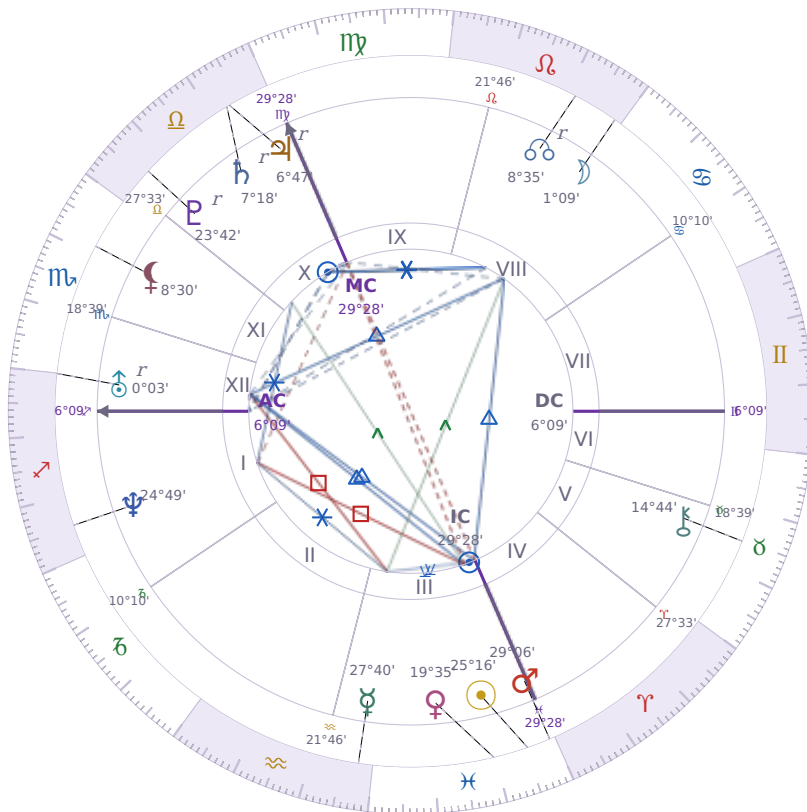

## BIRTHDAY YEAR CHART

### Péter Magyar

Hungarian politician

✦ Pisces March 16, 1981 00:08 Budapest

**15 March 1752 · 23:43 (22:26 UTC) · Budapest**

Solar ASC ♌ Leo · MC ♈ Aries

#### NATAL PLANETS

☉ Sun	in	♓	Pisces	25°16'
☾ Moon	in	♌	Leo	1°09'
☿ Mercury	in	♊	Aquarius	27°40'
♀ Venus	in	♓	Pisces	19°35'
♂ Mars	in	♓	Pisces	29°06'
♃ Jupiter	in	♎	Libra	6°47'
♄ Saturn	in	♎	Libra	7°18'

## KEY TRANSITS BY QUARTER

---

Q1 · Jan-Mar

Q2 · Apr-Jun

Q3 · Jul-Sep

Q4 · Oct-Dec