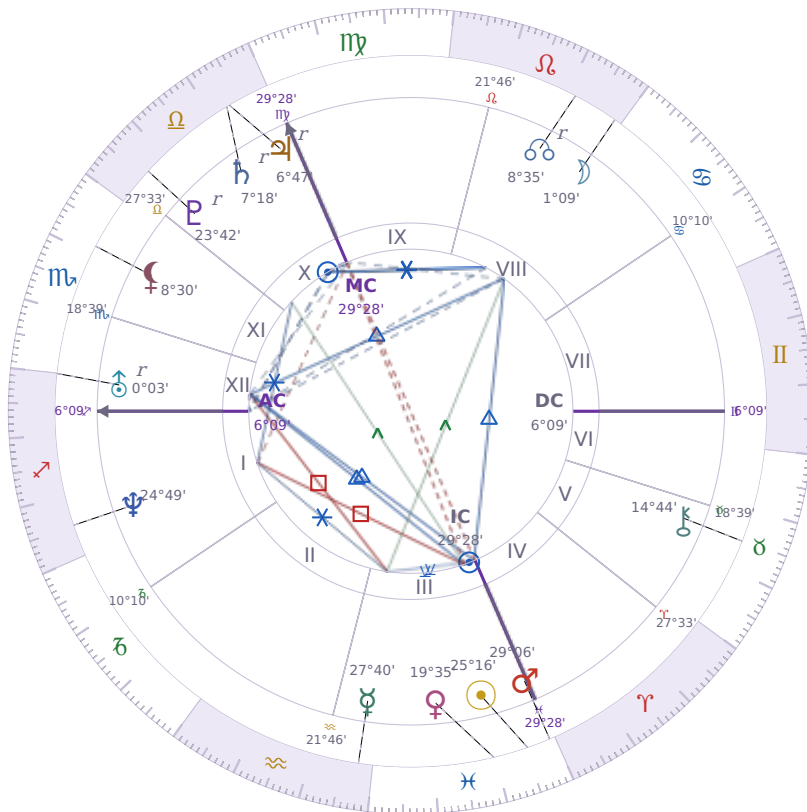

BIRTHDAY YEAR CHART

Péter Magyar

Hungarian politician

✦ Pisces March 16, 1981 00:08 Budapest

15 March 1785 · 23:43 (22:26 UTC) · Budapest

Solar ASC ♌ Leo · MC ♈ Aries

NATAL PLANETS

☉ Sun	in	♓	Pisces	25°16'
☾ Moon	in	♌	Leo	1°09'
☿ Mercury	in	♒	Aquarius	27°40'
♀ Venus	in	♓	Pisces	19°35'
♂ Mars	in	♓	Pisces	29°06'
♃ Jupiter	in	♎	Libra	6°47'
♄ Saturn	in	♎	Libra	7°18'

BIRTHDAY YEAR CHART PLANETS

♅ Uranus	in	♏	Sagittarius	0°03'
♆ Neptune	in	♏	Sagittarius	24°49'
♇ Pluto	in	♎	Libra	23°42'
♄ Chiron	in	♉	Taurus	14°44'
♁ North Node		in	♌ Leo	8°35'
♁ Lilith	in	♏	Scorpio	8°30'

Solar H10 ♈ Aries → natal H4 — Home & Family

The Solar Tenth House descends into your **natal Fourth House**, creating a powerful connection between **public achievement and private roots**. Career moves this year have implications for home and family; the foundation you stand on — your sense of inner security, your domestic stability — either supports or limits what you can build publicly. The most ambitious outer goals have their source in the most private inner ground.

KEY TRANSITS BY QUARTER

Q1 · Jan-Mar

Q2 · Apr-Jun

Q3 · Jul-Sep

Q4 · Oct-Dec