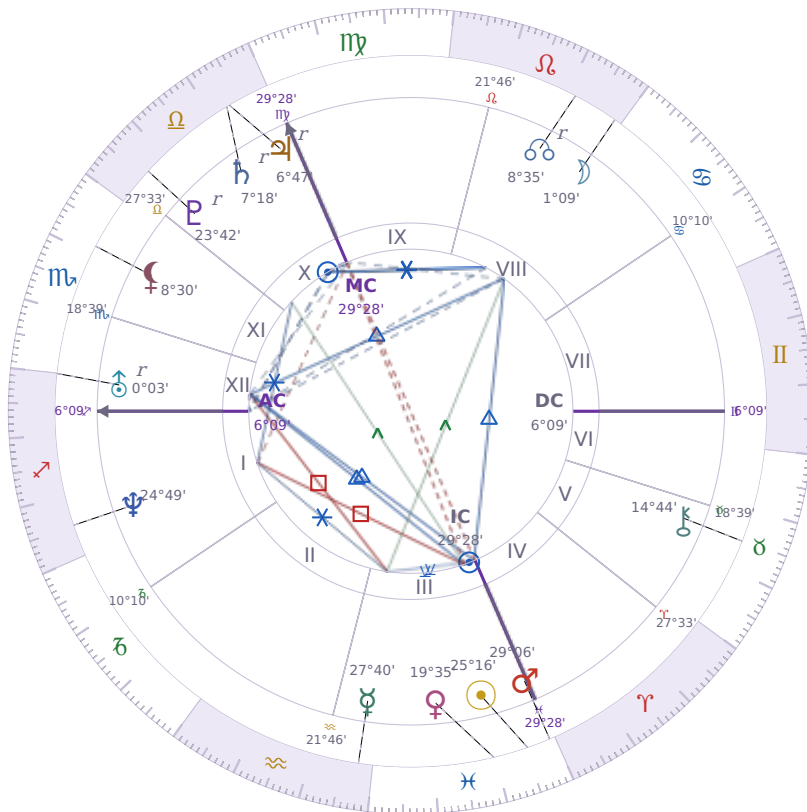

BIRTHDAY YEAR CHART

Péter Magyar

Hungarian politician

✦ Pisces March 16, 1981 00:08 Budapest

15 March 1790 · 23:43 (22:26 UTC) · Budapest

Solar ASC ♌ Leo · MC ♈ Aries

NATAL PLANETS

☉ Sun	in	♓	Pisces	25°16'
☾ Moon	in	♌	Leo	1°09'
☿ Mercury	in	♒	Aquarius	27°40'
♀ Venus	in	♓	Pisces	19°35'
♂ Mars	in	♓	Pisces	29°06'
♃ Jupiter	in	♎	Libra	6°47'
♄ Saturn	in	♎	Libra	7°18'

BIRTHDAY YEAR CHART PLANETS

♅ Uranus	in	♐	Sagittarius	0°03'
♆ Neptune	in	♐	Sagittarius	24°49'
♇ Pluto	in	♎	Libra	23°42'
♄ Chiron	in	♉	Taurus	14°44'
♁ North Node		in	♌ Leo	8°35'
♁ Lilith	in	♏	Scorpio	8°30'

Solar H10 ♈ Aries → natal H4 — Home & Family

The Solar Tenth House descends into your **natal Fourth House**, creating a powerful connection between **public achievement and private roots**. Career moves this year have implications for home and family; the foundation you stand on — your sense of inner security, your domestic stability — either supports or limits what you can build publicly. The most ambitious outer goals have their source in the most private inner ground.

KEY TRANSITS BY QUARTER

Q1 · Jan-Mar

Q2 · Apr-Jun

Q3 · Jul-Sep

Q4 · Oct-Dec