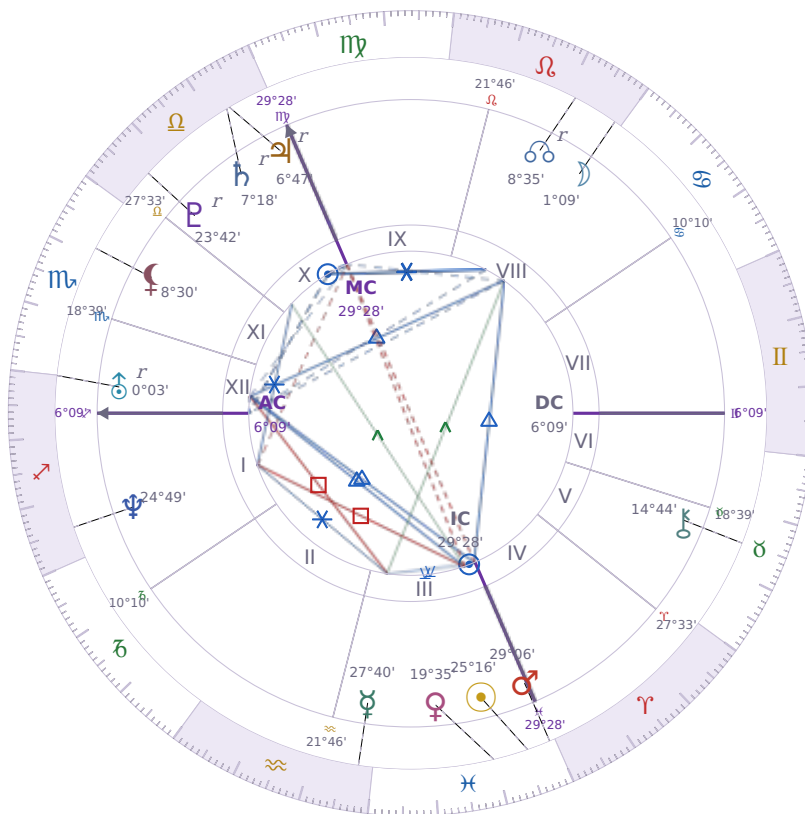

BIRTHDAY YEAR CHART

Péter Magyar

Hungarian politician

✦ Pisces March 16, 1981 00:08 Budapest

15 March 1795 · 23:43 (22:26 UTC) · Budapest

Solar ASC ♌ Leo · MC ♈ Aries

NATAL PLANETS

☉ Sun	in	♓	Pisces	25°16'
☾ Moon	in	♌	Leo	1°09'
☿ Mercury	in	♊	Aquarius	27°40'
♀ Venus	in	♓	Pisces	19°35'
♂ Mars	in	♓	Pisces	29°06'
♃ Jupiter	in	♎	Libra	6°47'
♄ Saturn	in	♎	Libra	7°18'

BIRTHDAY YEAR CHART PLANETS

♅ Uranus	in	♐	Sagittarius	0°03'
♆ Neptune	in	♐	Sagittarius	24°49'
♇ Pluto	in	♎	Libra	23°42'
♄ Chiron	in	♉	Taurus	14°44'
♁ North Node		in	♌ Leo	8°35'
♁ Lilith	in	♏	Scorpio	8°30'

Solar H10 ♈ Aries → natal H4 — Home & Family

The Solar Tenth House descends into your **natal Fourth House**, creating a powerful connection between **public achievement and private roots**. Career moves this year have implications for home and family; the foundation you stand on — your sense of inner security, your domestic stability — either supports or limits what you can build publicly. The most ambitious outer goals have their source in the most private inner ground.

KEY TRANSITS BY QUARTER

Q1 · Jan-Mar

Q2 · Apr-Jun

Q3 · Jul-Sep

Q4 · Oct-Dec