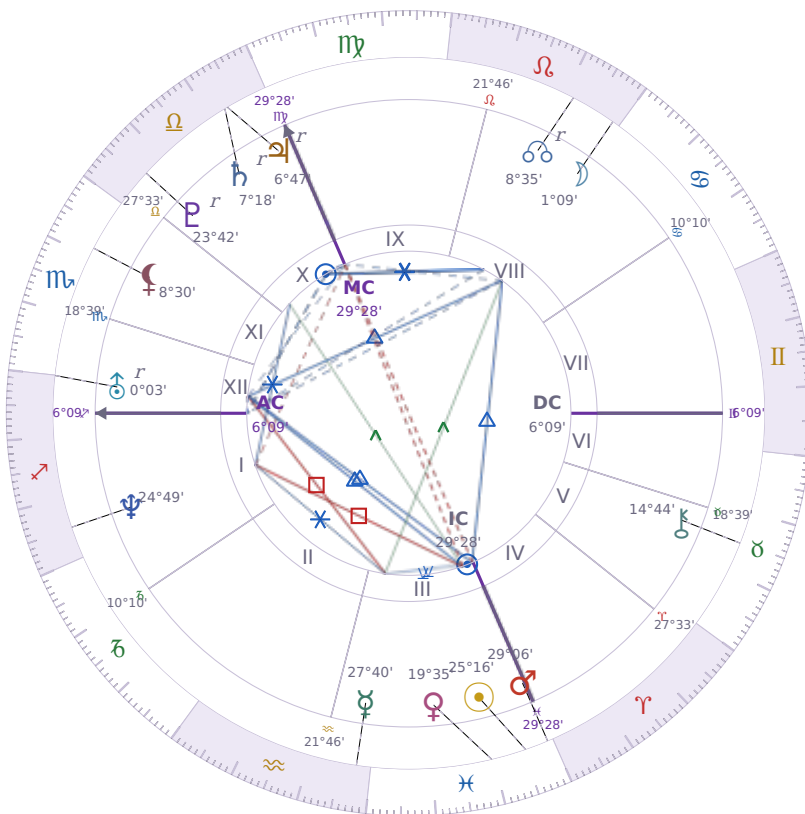

BIRTHDAY YEAR CHART

Péter Magyar

Hungarian politician

✦ Pisces March 16, 1981 00:08 Budapest

15 March 1796 · 23:43 (22:26 UTC) · Budapest

Solar ASC ♌ Leo · MC ♈ Aries

NATAL PLANETS

☉ Sun	in	♓	Pisces	25°16'
☾ Moon	in	♌	Leo	1°09'
☿ Mercury	in	♒	Aquarius	27°40'
♀ Venus	in	♓	Pisces	19°35'
♂ Mars	in	♓	Pisces	29°06'
♃ Jupiter	in	♎	Libra	6°47'
♄ Saturn	in	♎	Libra	7°18'

BIRTHDAY YEAR CHART PLANETS

♅ Uranus	in	♐	Sagittarius	0°03'
♆ Neptune	in	♐	Sagittarius	24°49'
♇ Pluto	in	♎	Libra	23°42'
♁ Chiron	in	♉	Taurus	14°44'
♊ North Node	in	♌	Leo	8°35'
♎ Lilith	in	♏	Scorpio	8°30'

Solar H10 ♈ Aries → natal H4 — Home & Family

The Solar Tenth House descends into your **natal Fourth House**, creating a powerful connection between **public achievement and private roots**. Career moves this year have implications for home and family; the foundation you stand on — your sense of inner security, your domestic stability — either supports or limits what you can build publicly. The most ambitious outer goals have their source in the most private inner ground.

KEY TRANSITS BY QUARTER

Q1 · Jan-Mar

Q2 · Apr-Jun

Q3 · Jul-Sep

Q4 · Oct-Dec