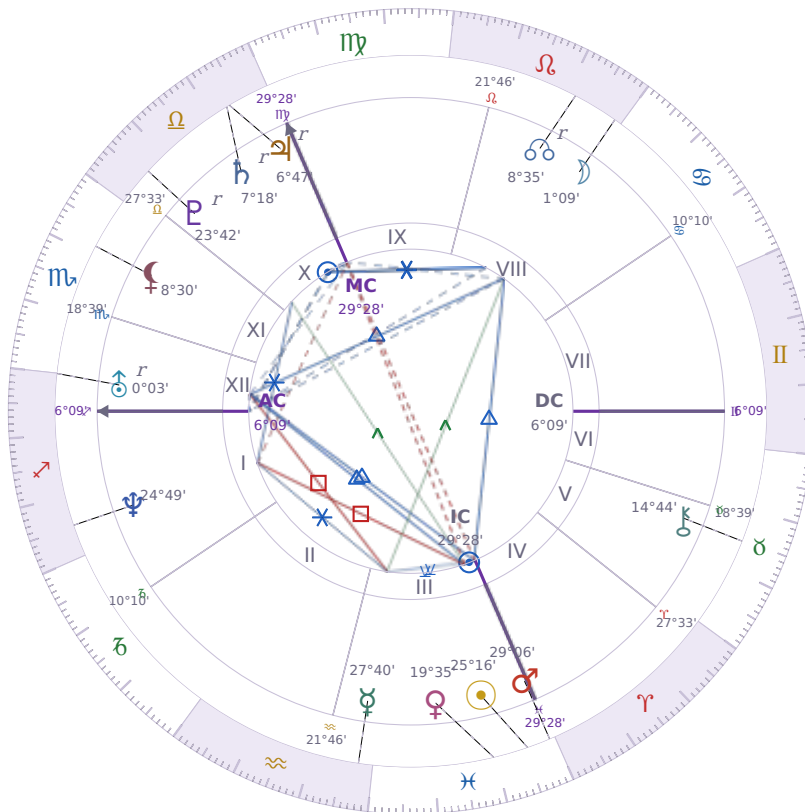

BIRTHDAY YEAR CHART

Péter Magyar

Hungarian politician

✦ Pisces March 16, 1981 00:08 Budapest

15 March 1805 · 23:43 (22:26 UTC) · Budapest

Solar ASC ♌ Leo · MC ♈ Aries

NATAL PLANETS

☉ Sun	in	♓	Pisces	25°16'
☾ Moon	in	♌	Leo	1°09'
☿ Mercury	in	♒	Aquarius	27°40'
♀ Venus	in	♓	Pisces	19°35'
♂ Mars	in	♓	Pisces	29°06'
♃ Jupiter	in	♎	Libra	6°47'
♄ Saturn	in	♎	Libra	7°18'

BIRTHDAY YEAR CHART PLANETS

♅ Uranus	in	♏	Sagittarius	0°03'
♆ Neptune	in	♏	Sagittarius	24°49'
♇ Pluto	in	♎	Libra	23°42'
♄ Chiron	in	♉	Taurus	14°44'
♁ North Node		in	♌ Leo	8°35'
♁ Lilith	in	♏	Scorpio	8°30'

Solar H10 ♈ Aries → natal H4 — Home & Family

The Solar Tenth House descends into your **natal Fourth House**, creating a powerful connection between **public achievement and private roots**. Career moves this year have implications for home and family; the foundation you stand on — your sense of inner security, your domestic stability — either supports or limits what you can build publicly. The most ambitious outer goals have their source in the most private inner ground.

KEY TRANSITS BY QUARTER

Q1 · Jan-Mar

Q2 · Apr-Jun

Q3 · Jul-Sep

Q4 · Oct-Dec