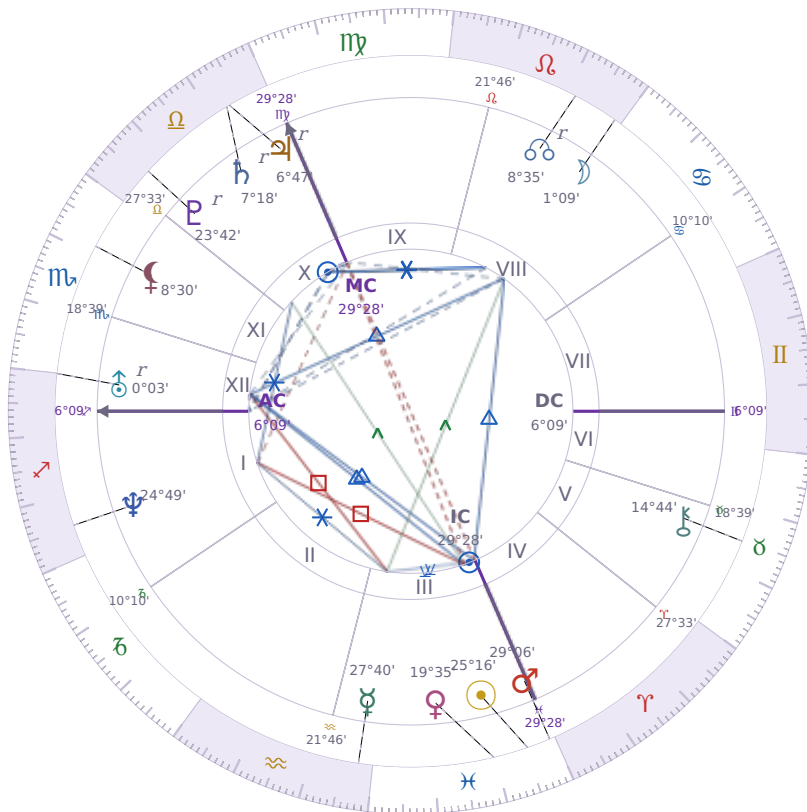

BIRTHDAY YEAR CHART

Péter Magyar

Hungarian politician

✦ Pisces March 16, 1981 00:08 Budapest

15 March 1840 · 23:43 (22:26 UTC) · Budapest

Solar ASC ♌ Leo · MC ♈ Aries

NATAL PLANETS

☉ Sun	in	♓	Pisces	25°16'
☾ Moon	in	♌	Leo	1°09'
☿ Mercury	in	♒	Aquarius	27°40'
♀ Venus	in	♓	Pisces	19°35'
♂ Mars	in	♓	Pisces	29°06'
♃ Jupiter	in	♎	Libra	6°47'
♄ Saturn	in	♎	Libra	7°18'

BIRTHDAY YEAR CHART PLANETS

♅ Uranus	in	♐	Sagittarius	0°03'
♆ Neptune	in	♐	Sagittarius	24°49'
♇ Pluto	in	♎	Libra	23°42'
♁ Chiron	in	♉	Taurus	14°44'
♊ North Node		in	♌ Leo	8°35'
♋ Lilith	in	♏	Scorpio	8°30'

Solar H10 ♈ Aries → natal H4 — Home & Family

The Solar Tenth House descends into your **natal Fourth House**, creating a powerful connection between **public achievement and private roots**. Career moves this year have implications for home and family; the foundation you stand on — your sense of inner security, your domestic stability — either supports or limits what you can build publicly. The most ambitious outer goals have their source in the most private inner ground.

KEY TRANSITS BY QUARTER

Q1 · Jan-Mar

Q2 · Apr-Jun

Q3 · Jul-Sep

Q4 · Oct-Dec