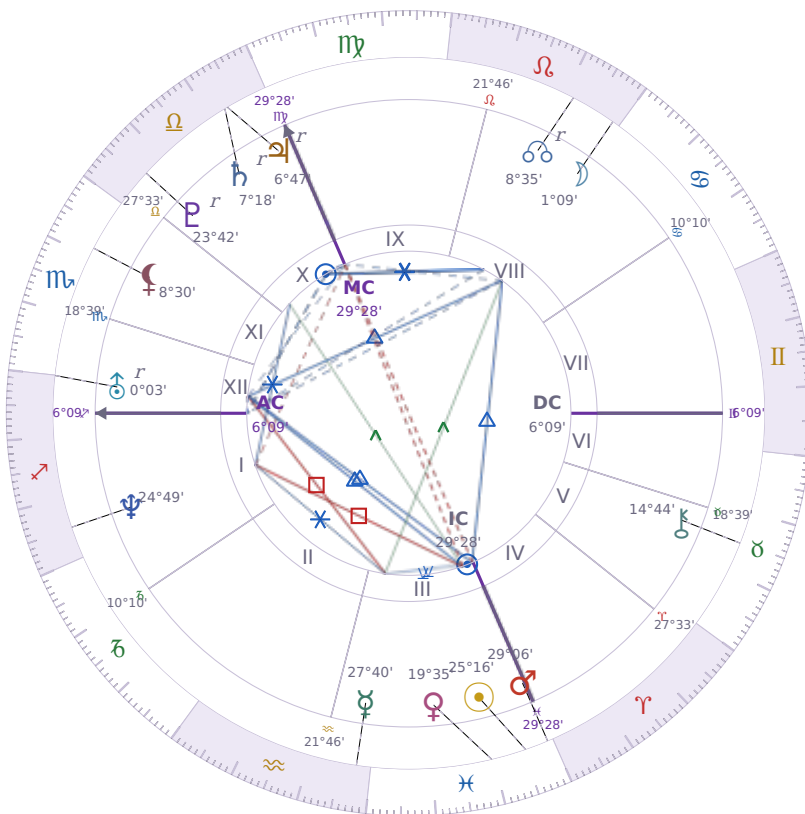

BIRTHDAY YEAR CHART

Péter Magyar

Hungarian politician

✦ Pisces March 16, 1981 00:08 Budapest

15 March 1852 · 23:43 (22:26 UTC) · Budapest

Solar ASC ♌ Leo · MC ♈ Aries

NATAL PLANETS

☉ Sun	in	♓	Pisces	25°16'
☾ Moon	in	♌	Leo	1°09'
☿ Mercury	in	♒	Aquarius	27°40'
♀ Venus	in	♓	Pisces	19°35'
♂ Mars	in	♓	Pisces	29°06'
♃ Jupiter	in	♎	Libra	6°47'
♄ Saturn	in	♎	Libra	7°18'

BIRTHDAY YEAR CHART PLANETS

♅ Uranus	in	♏	Sagittarius	0°03'
♆ Neptune	in	♏	Sagittarius	24°49'
♇ Pluto	in	♎	Libra	23°42'
♄ Chiron	in	♉	Taurus	14°44'
♁ North Node		in	♌ Leo	8°35'
♁ Lilith	in	♏	Scorpio	8°30'

Solar H10 ♈ Aries → natal H4 — Home & Family

The Solar Tenth House descends into your **natal Fourth House**, creating a powerful connection between **public achievement and private roots**. Career moves this year have implications for home and family; the foundation you stand on — your sense of inner security, your domestic stability — either supports or limits what you can build publicly. The most ambitious outer goals have their source in the most private inner ground.

KEY TRANSITS BY QUARTER

Q1 · Jan-Mar

Q2 · Apr-Jun

Q3 · Jul-Sep

Q4 · Oct-Dec