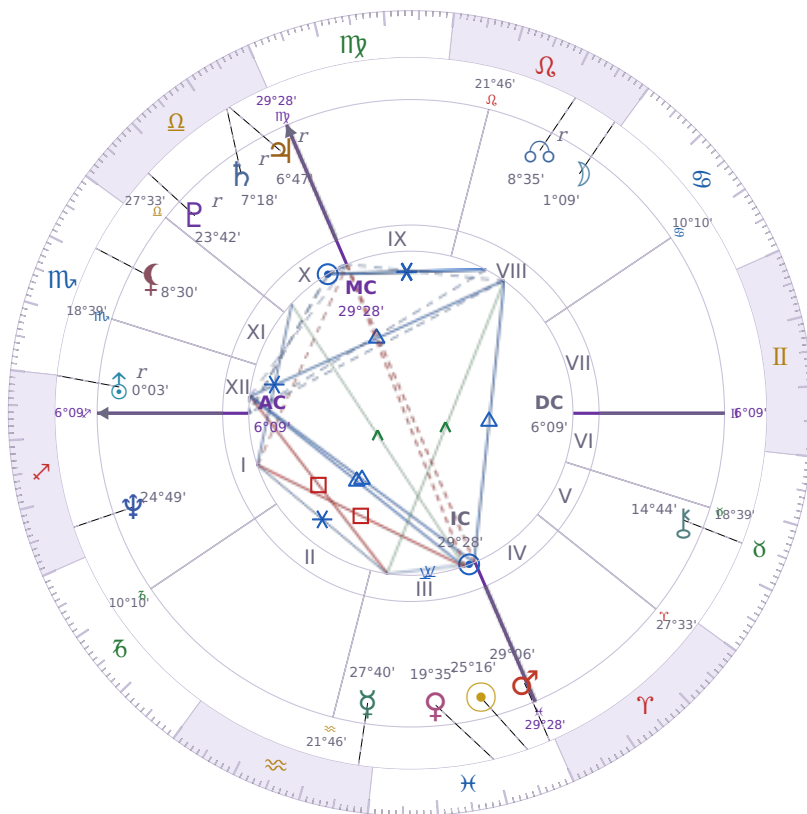

BIRTHDAY YEAR CHART

Péter Magyar

Hungarian politician

✦ Pisces March 16, 1981 00:08 Budapest

15 March 1857 · 23:43 (22:26 UTC) · Budapest

Solar ASC ♌ Leo · MC ♈ Aries

NATAL PLANETS

☉ Sun	in	♓	Pisces	25°16'
☾ Moon	in	♌	Leo	1°09'
☿ Mercury	in	♒	Aquarius	27°40'
♀ Venus	in	♓	Pisces	19°35'
♂ Mars	in	♓	Pisces	29°06'
♃ Jupiter	in	♎	Libra	6°47'
♄ Saturn	in	♎	Libra	7°18'

BIRTHDAY YEAR CHART PLANETS

♅ Uranus	in	♏	Sagittarius	0°03'
♆ Neptune	in	♏	Sagittarius	24°49'
♇ Pluto	in	♎	Libra	23°42'
♄ Chiron	in	♉	Taurus	14°44'
♁ North Node		in	♌ Leo	8°35'
♁ Lilith	in	♏	Scorpio	8°30'

Solar H10 ♈ Aries → natal H4 — Home & Family

The Solar Tenth House descends into your **natal Fourth House**, creating a powerful connection between **public achievement and private roots**. Career moves this year have implications for home and family; the foundation you stand on — your sense of inner security, your domestic stability — either supports or limits what you can build publicly. The most ambitious outer goals have their source in the most private inner ground.

KEY TRANSITS BY QUARTER

Q1 · Jan-Mar

Q2 · Apr-Jun

Q3 · Jul-Sep

Q4 · Oct-Dec