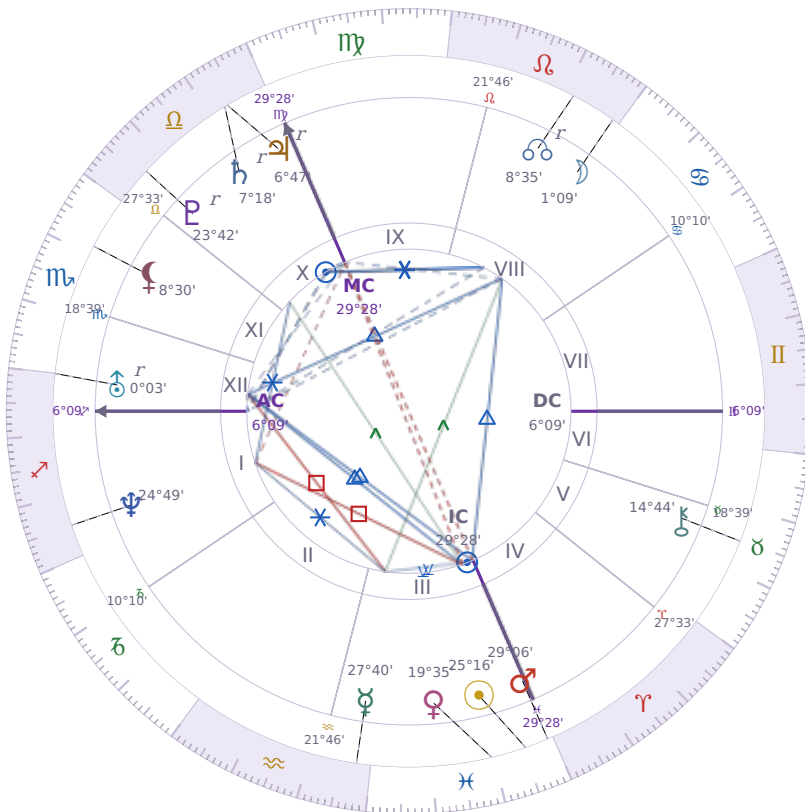

BIRTHDAY YEAR CHART

Péter Magyar

Hungarian politician

✦ Pisces March 16, 1981 00:08 Budapest

15 March 1863 · 23:43 (22:26 UTC) · Budapest

Solar ASC ♌ Leo · MC ♈ Aries

NATAL PLANETS

☉ Sun	in	♓	Pisces	25°16'
☾ Moon	in	♌	Leo	1°09'
☿ Mercury	in	♒	Aquarius	27°40'
♀ Venus	in	♓	Pisces	19°35'
♂ Mars	in	♓	Pisces	29°06'
♃ Jupiter	in	♎	Libra	6°47'
♄ Saturn	in	♎	Libra	7°18'

BIRTHDAY YEAR CHART PLANETS

♅ Uranus	in	♐	Sagittarius	0°03'
♆ Neptune	in	♐	Sagittarius	24°49'
♇ Pluto	in	♎	Libra	23°42'
♄ Chiron	in	♉	Taurus	14°44'
♁ North Node		in	♌ Leo	8°35'
♁ Lilith	in	♏	Scorpio	8°30'

Solar H10 ♈ Aries → natal H4 — Home & Family

The Solar Tenth House descends into your **natal Fourth House**, creating a powerful connection between **public achievement and private roots**. Career moves this year have implications for home and family; the foundation you stand on — your sense of inner security, your domestic stability — either supports or limits what you can build publicly. The most ambitious outer goals have their source in the most private inner ground.

KEY TRANSITS BY QUARTER

Q1 · Jan-Mar

Q2 · Apr-Jun

Q3 · Jul-Sep

Q4 · Oct-Dec