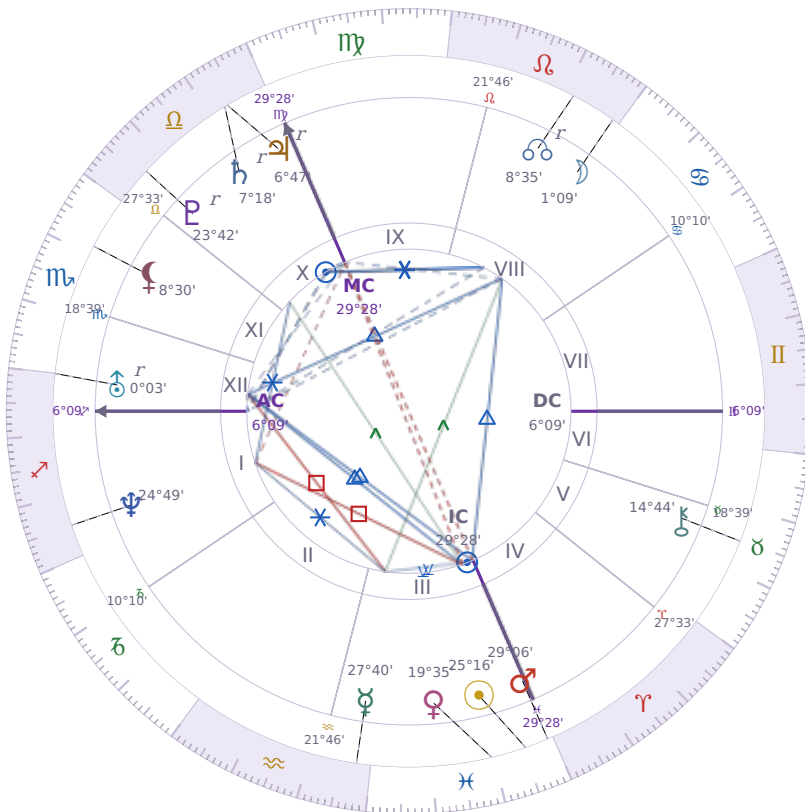

BIRTHDAY YEAR CHART

Péter Magyar

Hungarian politician

✦ Pisces March 16, 1981 00:08 Budapest

15 March 1881 · 23:19 (22:03 UTC) · Budapest

Solar ASC ♌ Leo · MC ♈ Aries

NATAL PLANETS

☉ Sun	in	♓	Pisces	25°16'
☾ Moon	in	♌	Leo	1°09'
☿ Mercury	in	♒	Aquarius	27°40'
♀ Venus	in	♓	Pisces	19°35'
♂ Mars	in	♓	Pisces	29°06'
♃ Jupiter	in	♎	Libra	6°47'
♄ Saturn	in	♎	Libra	7°18'

BIRTHDAY YEAR CHART PLANETS

♅ Uranus	in	♐	Sagittarius	0°03'
♆ Neptune	in	♐	Sagittarius	24°49'
♇ Pluto	in	♎	Libra	23°42'
♄ Chiron	in	♉	Taurus	14°44'
♁ North Node		in	♌ Leo	8°35'
♁ Lilith	in	♏	Scorpio	8°30'

Solar H10 ♈ Aries → natal H4 — Home & Family

The Solar Tenth House descends into your **natal Fourth House**, creating a powerful connection between **public achievement and private roots**. Career moves this year have implications for home and family; the foundation you stand on — your sense of inner security, your domestic stability — either supports or limits what you can build publicly. The most ambitious outer goals have their source in the most private inner ground.

KEY TRANSITS BY QUARTER

Q1 · Jan-Mar

Q2 · Apr-Jun

Q3 · Jul-Sep

Q4 · Oct-Dec