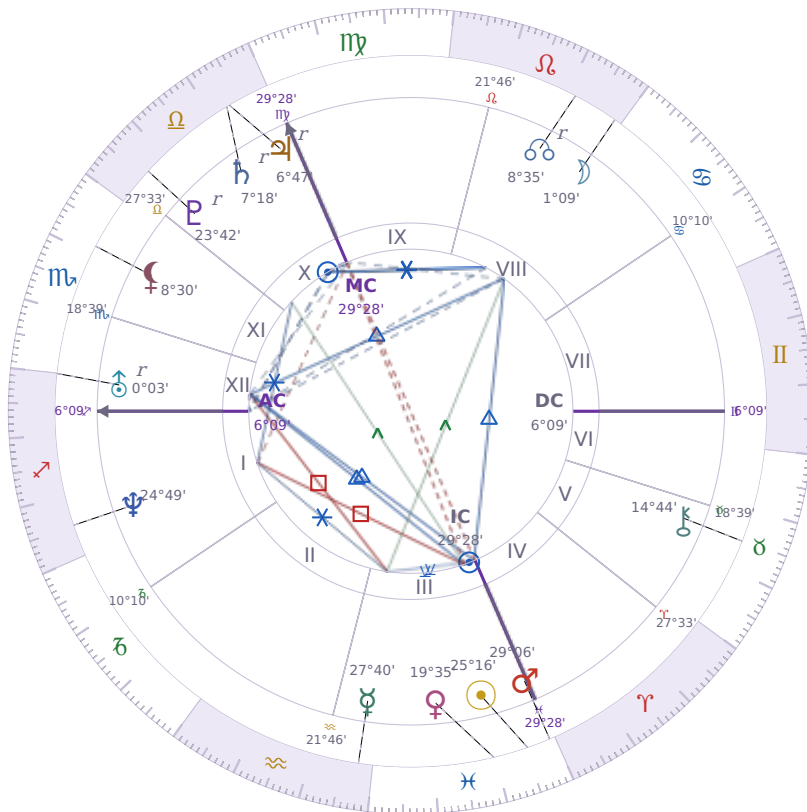

BIRTHDAY YEAR CHART

Péter Magyar

Hungarian politician

✦ Pisces March 16, 1981 00:08 Budapest

15 March 1886 · 23:19 (22:03 UTC) · Budapest

Solar ASC ♌ Leo · MC ♈ Aries

NATAL PLANETS

☉ Sun	in	♓	Pisces	25°16'
☾ Moon	in	♌	Leo	1°09'
☿ Mercury	in	♒	Aquarius	27°40'
♀ Venus	in	♓	Pisces	19°35'
♂ Mars	in	♓	Pisces	29°06'
♃ Jupiter	in	♎	Libra	6°47'
♄ Saturn	in	♎	Libra	7°18'

BIRTHDAY YEAR CHART PLANETS

♅ Uranus	in	♐	Sagittarius	0°03'
♆ Neptune	in	♐	Sagittarius	24°49'
♇ Pluto	in	♎	Libra	23°42'
♄ Chiron	in	♉	Taurus	14°44'
♁ North Node	in	♌	Leo	8°35'
♁ Lilith	in	♏	Scorpio	8°30'

Solar H10 ♈ Aries → natal H4 — Home & Family

The Solar Tenth House descends into your **natal Fourth House**, creating a powerful connection between **public achievement and private roots**. Career moves this year have implications for home and family; the foundation you stand on — your sense of inner security, your domestic stability — either supports or limits what you can build publicly. The most ambitious outer goals have their source in the most private inner ground.

KEY TRANSITS BY QUARTER

Q1 · Jan-Mar

Q2 · Apr-Jun

Q3 · Jul-Sep

Q4 · Oct-Dec