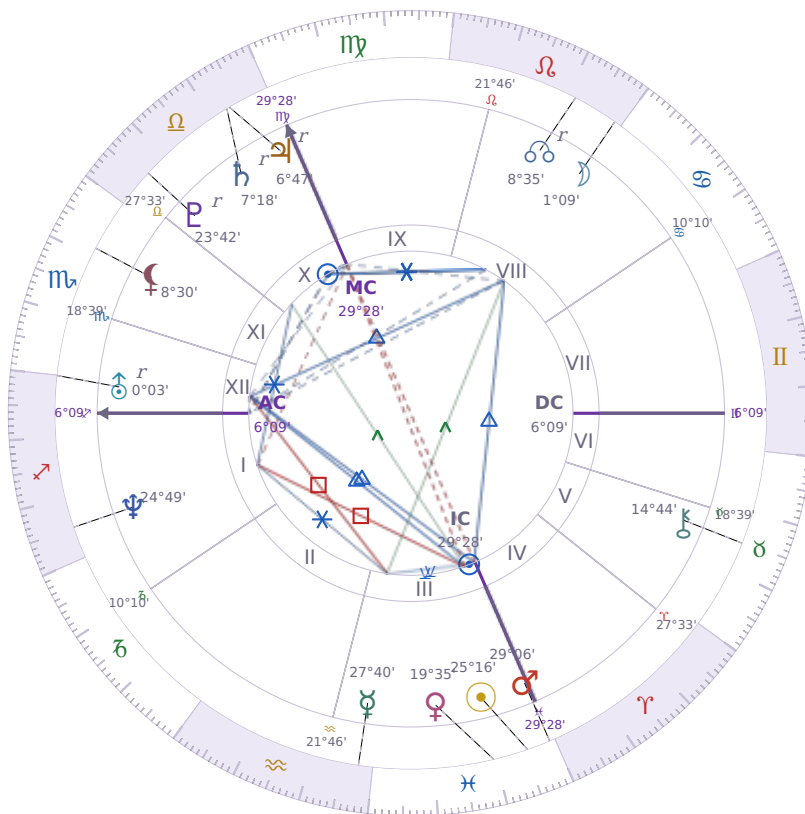

BIRTHDAY YEAR CHART

Péter Magyar

Hungarian politician

✦ Pisces March 16, 1981 00:08 Budapest

15 March 1901 · 23:00 (22:00 UTC) · Budapest

Solar ASC ♌ Leo · MC ♈ Aries

NATAL PLANETS

☉ Sun	in	♓	Pisces	25°16'
☾ Moon	in	♌	Leo	1°09'
☿ Mercury	in	♒	Aquarius	27°40'
♀ Venus	in	♓	Pisces	19°35'
♂ Mars	in	♓	Pisces	29°06'
♃ Jupiter	in	♎	Libra	6°47'
♄ Saturn	in	♎	Libra	7°18'

BIRTHDAY YEAR CHART PLANETS

♅ Uranus	in	♐	Sagittarius	0°03'
♆ Neptune	in	♐	Sagittarius	24°49'
♇ Pluto	in	♎	Libra	23°42'
♄ Chiron	in	♉	Taurus	14°44'
♁ North Node		in	♌ Leo	8°35'
♁ Lilith	in	♏	Scorpio	8°30'

Solar H10 ♈ Aries → natal H4 — Home & Family

The Solar Tenth House descends into your **natal Fourth House**, creating a powerful connection between **public achievement and private roots**. Career moves this year have implications for home and family; the foundation you stand on — your sense of inner security, your domestic stability — either supports or limits what you can build publicly. The most ambitious outer goals have their source in the most private inner ground.

KEY TRANSITS BY QUARTER

Q1 · Jan-Mar

Q2 · Apr-Jun

Q3 · Jul-Sep

Q4 · Oct-Dec