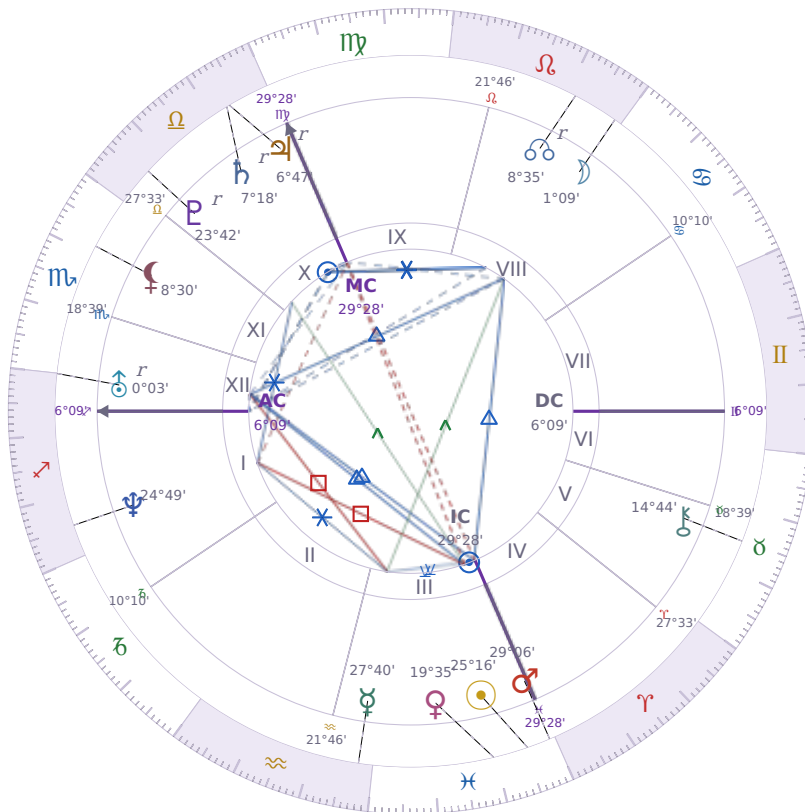

BIRTHDAY YEAR CHART

Péter Magyar

Hungarian politician

✦ Pisces March 16, 1981 00:08 Budapest

15 March 1904 · 23:00 (22:00 UTC) · Budapest

Solar ASC ♌ Leo · MC ♈ Aries

NATAL PLANETS

☉ Sun	in	♓	Pisces	25°16'
☾ Moon	in	♌	Leo	1°09'
☿ Mercury	in	♒	Aquarius	27°40'
♀ Venus	in	♓	Pisces	19°35'
♂ Mars	in	♓	Pisces	29°06'
♃ Jupiter	in	♎	Libra	6°47'
♄ Saturn	in	♎	Libra	7°18'

BIRTHDAY YEAR CHART PLANETS

♅ Uranus	in	♏	Sagittarius	0°03'
♆ Neptune	in	♏	Sagittarius	24°49'
♇ Pluto	in	♎	Libra	23°42'
♄ Chiron	in	♉	Taurus	14°44'
♁ North Node		in	♌ Leo	8°35'
♁ Lilith	in	♏	Scorpio	8°30'

Solar H10 ♈ Aries → natal H4 — Home & Family

The Solar Tenth House descends into your **natal Fourth House**, creating a powerful connection between **public achievement and private roots**. Career moves this year have implications for home and family; the foundation you stand on — your sense of inner security, your domestic stability — either supports or limits what you can build publicly. The most ambitious outer goals have their source in the most private inner ground.

KEY TRANSITS BY QUARTER

Q1 · Jan-Mar

Q2 · Apr-Jun

Q3 · Jul-Sep

Q4 · Oct-Dec