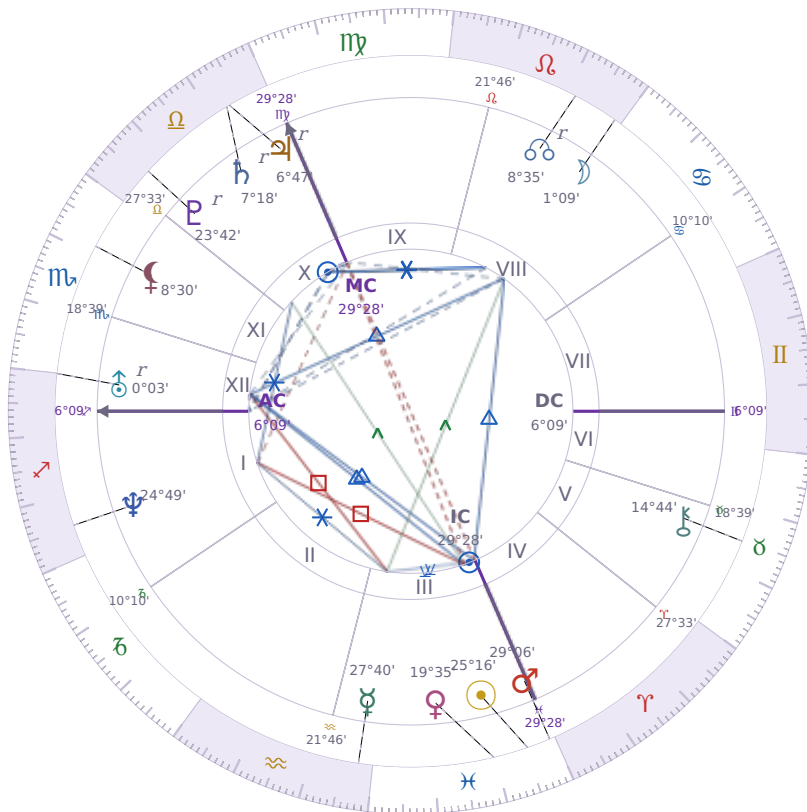

BIRTHDAY YEAR CHART

Péter Magyar

Hungarian politician

✦ Pisces March 16, 1981 00:08 Budapest

15 March 1915 · 23:00 (22:00 UTC) · Budapest

Solar ASC ♌ Leo · MC ♈ Aries

NATAL PLANETS

☉ Sun	in	♓	Pisces	25°16'
☾ Moon	in	♌	Leo	1°09'
☿ Mercury	in	♒	Aquarius	27°40'
♀ Venus	in	♓	Pisces	19°35'
♂ Mars	in	♓	Pisces	29°06'
♃ Jupiter	in	♎	Libra	6°47'
♄ Saturn	in	♎	Libra	7°18'

BIRTHDAY YEAR CHART PLANETS

♅ Uranus	in	♐	Sagittarius	0°03'
♆ Neptune	in	♐	Sagittarius	24°49'
♇ Pluto	in	♎	Libra	23°42'
♄ Chiron	in	♉	Taurus	14°44'
♁ North Node	in	♌	Leo	8°35'
♁ Lilith	in	♏	Scorpio	8°30'

Solar H10 ♈ Aries → natal H4 — Home & Family

The Solar Tenth House descends into your **natal Fourth House**, creating a powerful connection between **public achievement and private roots**. Career moves this year have implications for home and family; the foundation you stand on — your sense of inner security, your domestic stability — either supports or limits what you can build publicly. The most ambitious outer goals have their source in the most private inner ground.

KEY TRANSITS BY QUARTER

Q1 · Jan-Mar

Q2 · Apr-Jun

Q3 · Jul-Sep

Q4 · Oct-Dec