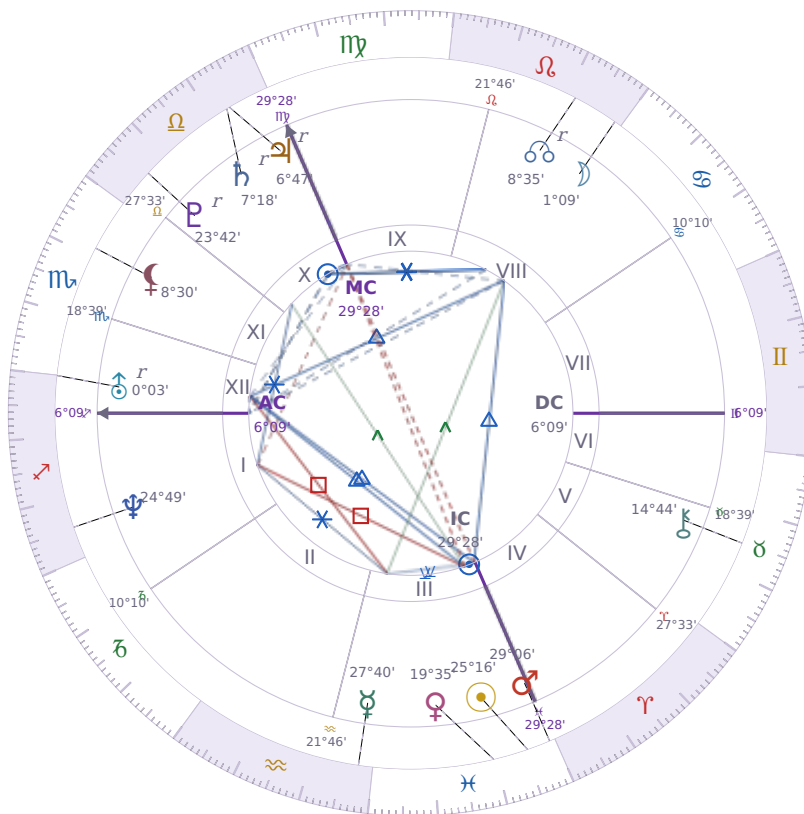

## BIRTHDAY YEAR CHART

### Péter Magyar

Hungarian politician

✦ Pisces March 16, 1981 00:08 Budapest

**15 March 2037 · 23:00 (22:00 UTC) · Budapest**

Solar ASC ♌ Leo · MC ♈ Aries

#### NATAL PLANETS

☉ Sun	in	♓	Pisces	25°16'
☾ Moon	in	♌	Leo	1°09'
☿ Mercury	in	♈	Aquarius	27°40'
♀ Venus	in	♓	Pisces	19°35'
♂ Mars	in	♓	Pisces	29°06'
♃ Jupiter	in	♎	Libra	6°47'
♄ Saturn	in	♎	Libra	7°18'

## KEY TRANSITS BY QUARTER

---

Q1 · Jan-Mar

Q2 · Apr-Jun

Q3 · Jul-Sep

Q4 · Oct-Dec