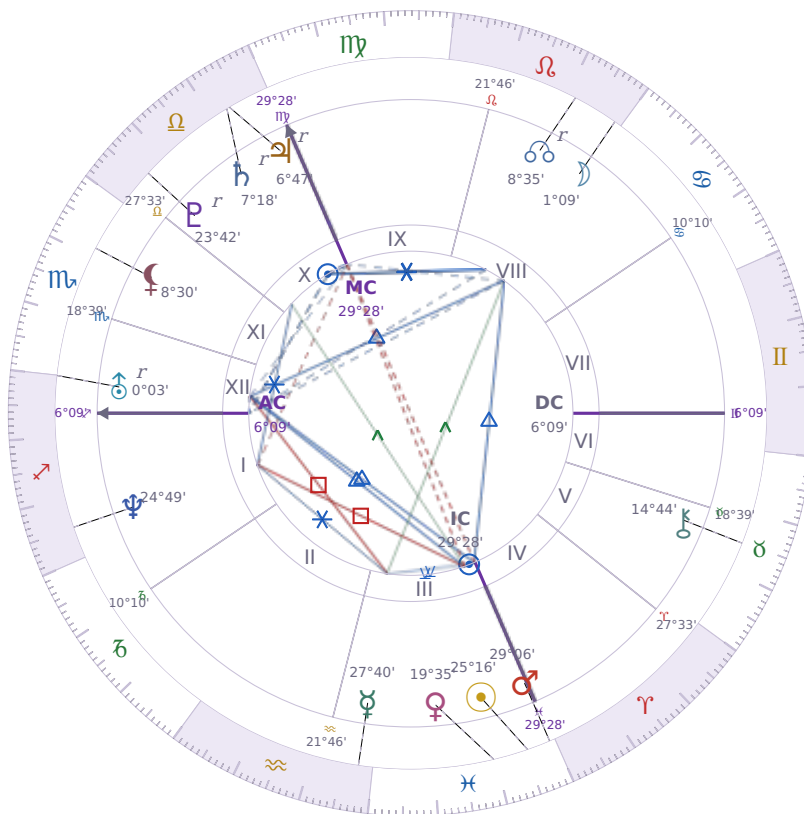

BIRTHDAY YEAR CHART

Péter Magyar

Hungarian politician

✦ Pisces March 16, 1981 00:08 Budapest

15 March 2047 · 23:00 (22:00 UTC) · Budapest

Solar ASC ♌ Leo · MC ♈ Aries

NATAL PLANETS

☉ Sun	in	♓	Pisces	25°16'
☾ Moon	in	♌	Leo	1°09'
☿ Mercury	in	♈	Aquarius	27°40'
♀ Venus	in	♓	Pisces	19°35'
♂ Mars	in	♓	Pisces	29°06'
♃ Jupiter	in	♎	Libra	6°47'
♄ Saturn	in	♎	Libra	7°18'

BIRTHDAY YEAR CHART PLANETS

♅ Uranus	in	♐	Sagittarius	0°03'
♆ Neptune	in	♐	Sagittarius	24°49'
♇ Pluto	in	♎	Libra	23°42'
♄ Chiron	in	♉	Taurus	14°44'
♁ North Node		in	♌ Leo	8°35'
♁ Lilith	in	♏	Scorpio	8°30'

Solar H10 ♈ Aries → natal H4 — Home & Family

The Solar Tenth House descends into your **natal Fourth House**, creating a powerful connection between **public achievement and private roots**. Career moves this year have implications for home and family; the foundation you stand on — your sense of inner security, your domestic stability — either supports or limits what you can build publicly. The most ambitious outer goals have their source in the most private inner ground.

KEY TRANSITS BY QUARTER

Q1 · Jan-Mar

Q2 · Apr-Jun

Q3 · Jul-Sep

Q4 · Oct-Dec