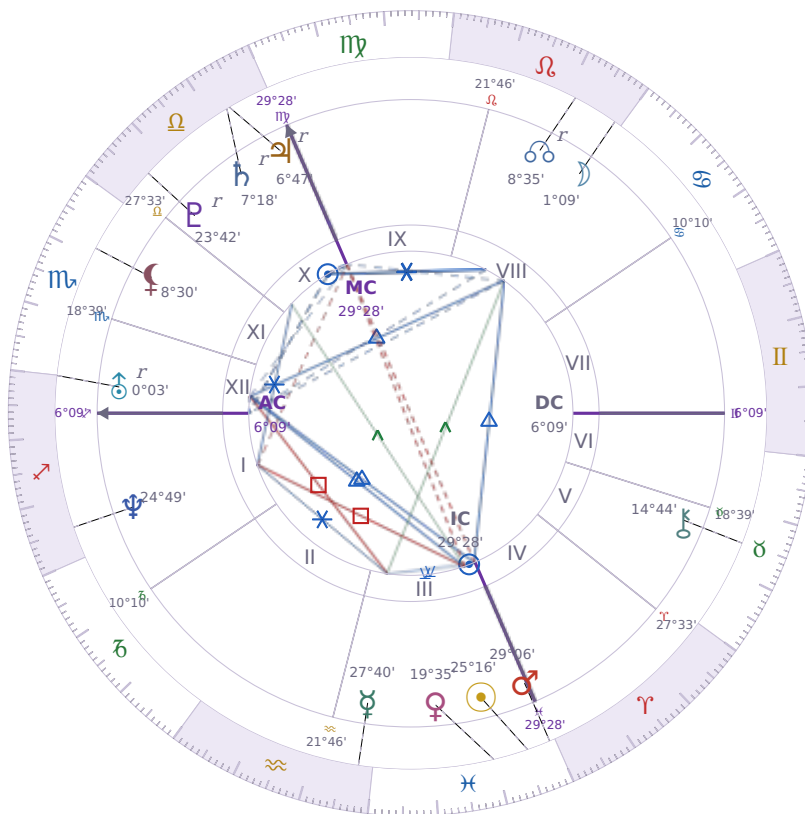

BIRTHDAY YEAR CHART

Péter Magyar

Hungarian politician

✦ Pisces March 16, 1981 00:08 Budapest

15 March 2053 · 23:00 (22:00 UTC) · Budapest

Solar ASC ♌ Leo · MC ♈ Aries

NATAL PLANETS

☉ Sun	in	♓	Pisces	25°16'
☾ Moon	in	♌	Leo	1°09'
☿ Mercury	in	♒	Aquarius	27°40'
♀ Venus	in	♓	Pisces	19°35'
♂ Mars	in	♓	Pisces	29°06'
♃ Jupiter	in	♎	Libra	6°47'
♄ Saturn	in	♎	Libra	7°18'

BIRTHDAY YEAR CHART PLANETS

♅ Uranus	in	♐	Sagittarius	0°03'
♆ Neptune	in	♐	Sagittarius	24°49'
♇ Pluto	in	♎	Libra	23°42'
♄ Chiron	in	♉	Taurus	14°44'
♁ North Node		in	♌ Leo	8°35'
♁ Lilith	in	♏	Scorpio	8°30'

Solar H10 ♈ Aries → natal H4 — Home & Family

The Solar Tenth House descends into your **natal Fourth House**, creating a powerful connection between **public achievement and private roots**. Career moves this year have implications for home and family; the foundation you stand on — your sense of inner security, your domestic stability — either supports or limits what you can build publicly. The most ambitious outer goals have their source in the most private inner ground.

KEY TRANSITS BY QUARTER

Q1 · Jan-Mar

Q2 · Apr-Jun

Q3 · Jul-Sep

Q4 · Oct-Dec