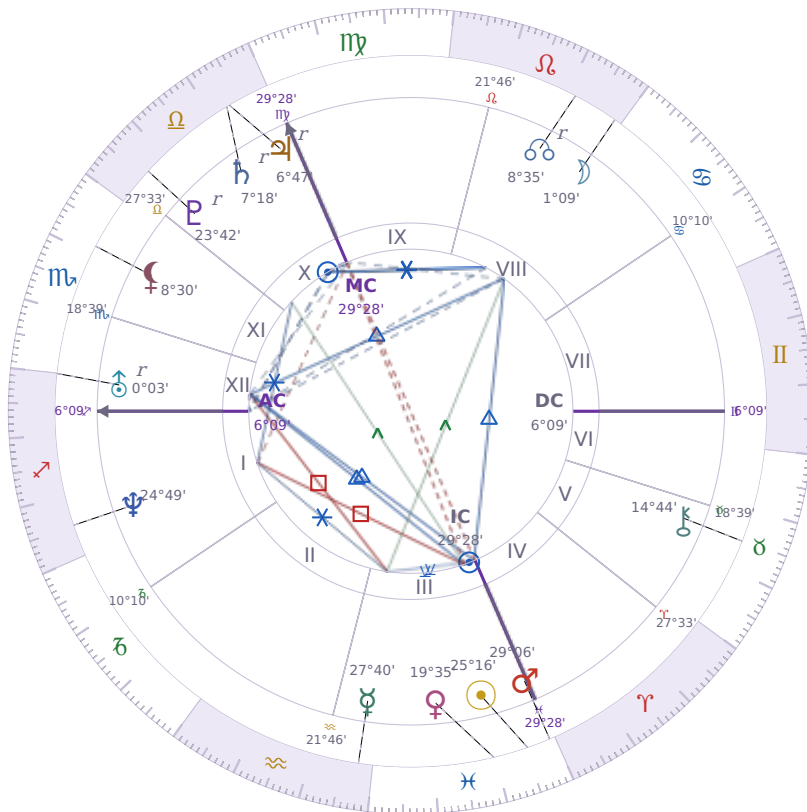

## BIRTHDAY YEAR CHART

### Péter Magyar

Hungarian politician

✦ Pisces March 16, 1981 00:08 Budapest

**15 March 2060 · 23:00 (22:00 UTC) · Budapest**

Solar ASC ♌ Leo · MC ♈ Aries

#### NATAL PLANETS

☉ Sun	in	♓	Pisces	25°16'
☾ Moon	in	♌	Leo	1°09'
☿ Mercury	in	♋	Aquarius	27°40'
♀ Venus	in	♓	Pisces	19°35'
♂ Mars	in	♓	Pisces	29°06'
♃ Jupiter	in	♎	Libra	6°47'
♄ Saturn	in	♎	Libra	7°18'

## KEY TRANSITS BY QUARTER

---

Q1 · Jan-Mar

Q2 · Apr-Jun

Q3 · Jul-Sep

Q4 · Oct-Dec