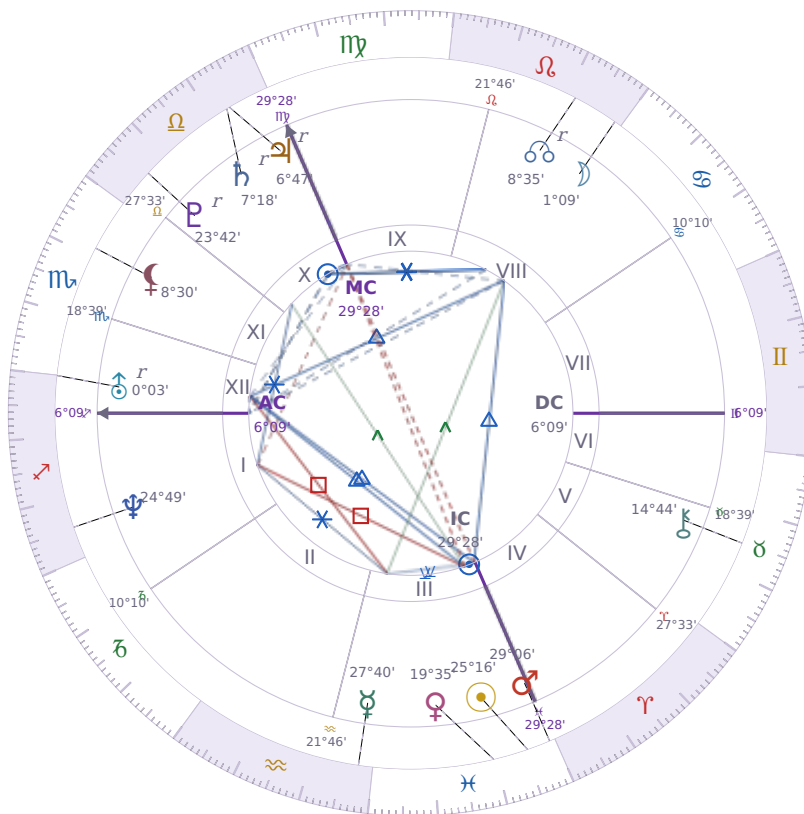

BIRTHDAY YEAR CHART

Péter Magyar

Hungarian politician

✦ Pisces March 16, 1981 00:08 Budapest

15 March 2066 · 23:00 (22:00 UTC) · Budapest

Solar ASC ♌ Leo · MC ♈ Aries

NATAL PLANETS

☉ Sun	in	♓	Pisces	25°16'
☾ Moon	in	♌	Leo	1°09'
☿ Mercury	in	♒	Aquarius	27°40'
♀ Venus	in	♓	Pisces	19°35'
♂ Mars	in	♓	Pisces	29°06'
♃ Jupiter	in	♎	Libra	6°47'
♄ Saturn	in	♎	Libra	7°18'

BIRTHDAY YEAR CHART PLANETS

♅ Uranus	in	♐	Sagittarius	0°03'
♆ Neptune	in	♐	Sagittarius	24°49'
♇ Pluto	in	♎	Libra	23°42'
♄ Chiron	in	♉	Taurus	14°44'
♁ North Node		in	♌ Leo	8°35'
♁ Lilith	in	♏	Scorpio	8°30'

Solar H10 ♈ Aries → natal H4 — Home & Family

The Solar Tenth House descends into your **natal Fourth House**, creating a powerful connection between **public achievement and private roots**. Career moves this year have implications for home and family; the foundation you stand on — your sense of inner security, your domestic stability — either supports or limits what you can build publicly. The most ambitious outer goals have their source in the most private inner ground.

KEY TRANSITS BY QUARTER

Q1 · Jan-Mar

Q2 · Apr-Jun

Q3 · Jul-Sep

Q4 · Oct-Dec