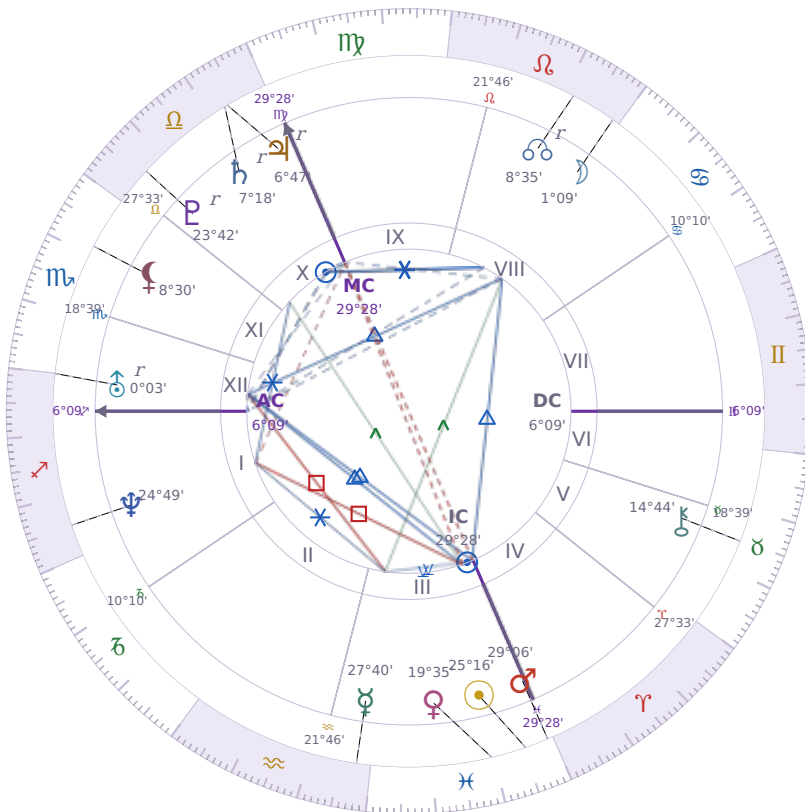

BIRTHDAY YEAR CHART

Péter Magyar

Hungarian politician

✦ Pisces March 16, 1981 00:08 Budapest

15 March 2070 · 23:00 (22:00 UTC) · Budapest

Solar ASC ♌ Leo · MC ♈ Aries

NATAL PLANETS

☉ Sun	in	♓	Pisces	25°16'
☾ Moon	in	♌	Leo	1°09'
☿ Mercury	in	♒	Aquarius	27°40'
♀ Venus	in	♓	Pisces	19°35'
♂ Mars	in	♓	Pisces	29°06'
♃ Jupiter	in	♎	Libra	6°47'
♄ Saturn	in	♎	Libra	7°18'

BIRTHDAY YEAR CHART PLANETS

♅ Uranus	in	♐	Sagittarius	0°03'
♆ Neptune	in	♐	Sagittarius	24°49'
♇ Pluto	in	♎	Libra	23°42'
♄ Chiron	in	♉	Taurus	14°44'
♁ North Node		in	♌ Leo	8°35'
♁ Lilith	in	♏	Scorpio	8°30'

Solar H10 ♈ Aries → natal H4 — Home & Family

The Solar Tenth House descends into your **natal Fourth House**, creating a powerful connection between **public achievement and private roots**. Career moves this year have implications for home and family; the foundation you stand on — your sense of inner security, your domestic stability — either supports or limits what you can build publicly. The most ambitious outer goals have their source in the most private inner ground.

KEY TRANSITS BY QUARTER

Q1 · Jan-Mar

Q2 · Apr-Jun

Q3 · Jul-Sep

Q4 · Oct-Dec