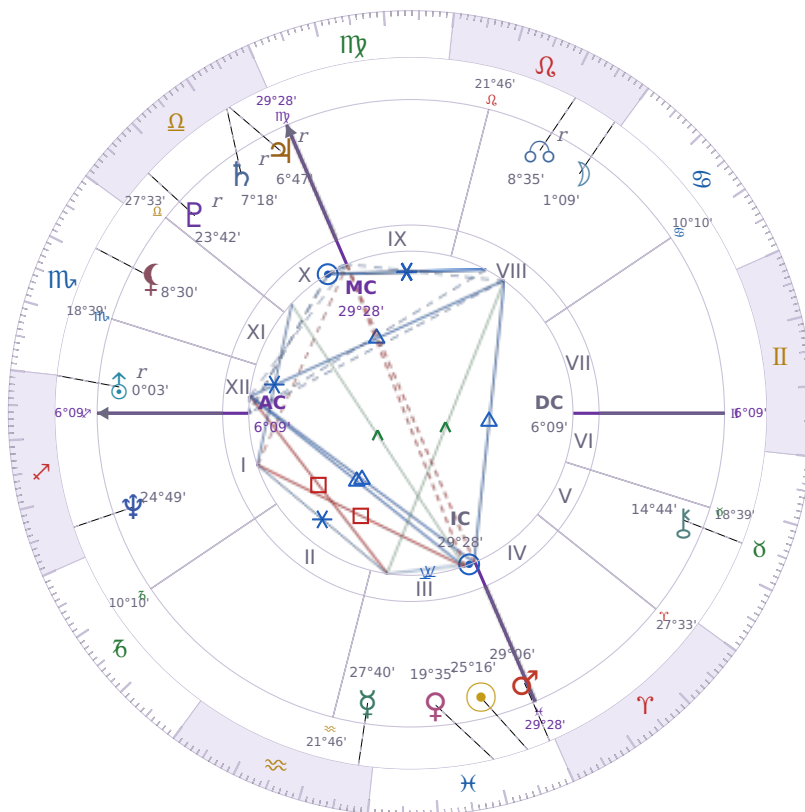

BIRTHDAY YEAR CHART

Péter Magyar

Hungarian politician

♋ Pisces March 16, 1981 00:08 Budapest

15 March 2087 · 23:00 (22:00 UTC) · Budapest

Solar ASC ♌ Leo · MC ♈ Aries

NATAL PLANETS

☉ Sun	in	♋	Pisces	25°16'
☾ Moon	in	♌	Leo	1°09'
☿ Mercury	in	♒	Aquarius	27°40'
♀ Venus	in	♋	Pisces	19°35'
♂ Mars	in	♋	Pisces	29°06'
♃ Jupiter	in	♎	Libra	6°47'
♄ Saturn	in	♎	Libra	7°18'

BIRTHDAY YEAR CHART PLANETS

♅ Uranus	in	♐	Sagittarius	0°03'
♆ Neptune	in	♐	Sagittarius	24°49'
♇ Pluto	in	♎	Libra	23°42'
♄ Chiron	in	♉	Taurus	14°44'
♁ North Node		in	♌ Leo	8°35'
♁ Lilith	in	♏	Scorpio	8°30'

Solar H10 ♈ Aries → natal H4 — Home & Family

The Solar Tenth House descends into your **natal Fourth House**, creating a powerful connection between **public achievement and private roots**. Career moves this year have implications for home and family; the foundation you stand on — your sense of inner security, your domestic stability — either supports or limits what you can build publicly. The most ambitious outer goals have their source in the most private inner ground.

KEY TRANSITS BY QUARTER

Q1 · Jan-Mar

Q2 · Apr-Jun

Q3 · Jul-Sep

Q4 · Oct-Dec