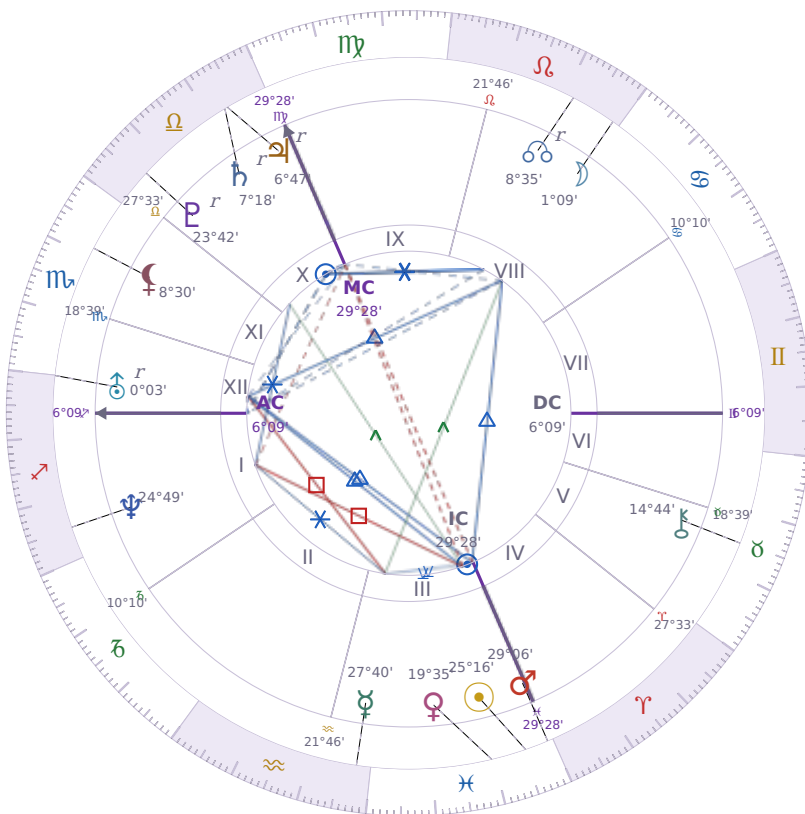

## BIRTHDAY YEAR CHART

### Péter Magyar

Hungarian politician

✦ Pisces March 16, 1981 00:08 Budapest

**15 March 2089 · 23:00 (22:00 UTC) · Budapest**

Solar ASC ♌ Leo · MC ♈ Aries

#### NATAL PLANETS

☉ Sun	in	♓	Pisces	25°16'
☾ Moon	in	♌	Leo	1°09'
☿ Mercury	in	♒	Aquarius	27°40'
♀ Venus	in	♓	Pisces	19°35'
♂ Mars	in	♓	Pisces	29°06'
♃ Jupiter	in	♎	Libra	6°47'
♄ Saturn	in	♎	Libra	7°18'

## KEY TRANSITS BY QUARTER

---

Q1 · Jan-Mar

Q2 · Apr-Jun

Q3 · Jul-Sep

Q4 · Oct-Dec