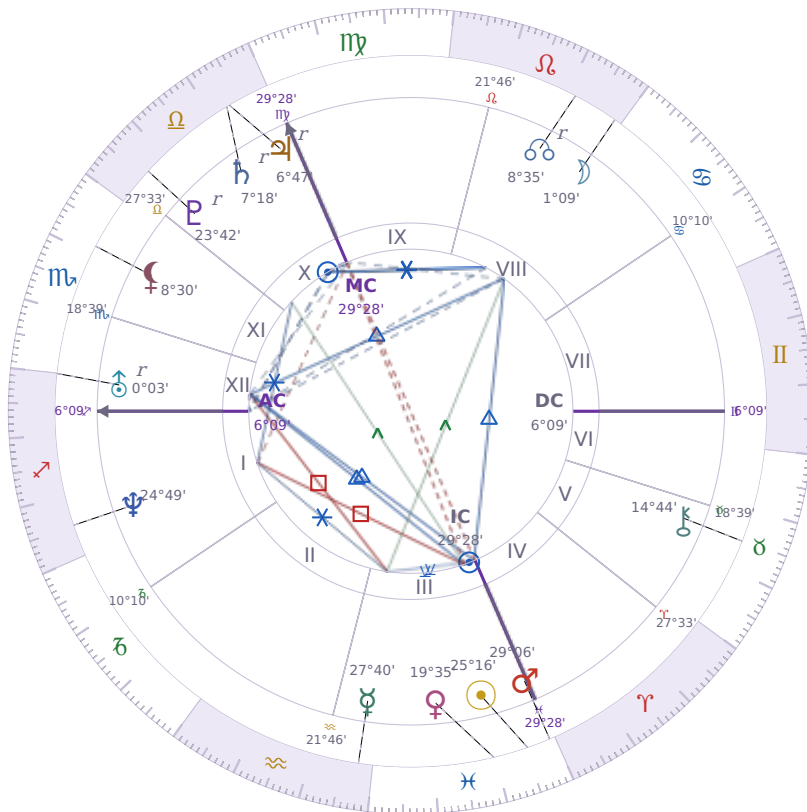

## BIRTHDAY YEAR CHART

### Péter Magyar

Hungarian politician

✦ Pisces March 16, 1981 00:08 Budapest

**15 March 2093 · 23:00 (22:00 UTC) · Budapest**

Solar ASC ♌ Leo · MC ♈ Aries

#### NATAL PLANETS

☉ Sun	in	♓	Pisces	25°16'
☾ Moon	in	♌	Leo	1°09'
☿ Mercury	in	♒	Aquarius	27°40'
♀ Venus	in	♓	Pisces	19°35'
♂ Mars	in	♓	Pisces	29°06'
♃ Jupiter	in	♎	Libra	6°47'
♄ Saturn	in	♎	Libra	7°18'

## KEY TRANSITS BY QUARTER

---

Q1 · Jan-Mar

Q2 · Apr-Jun

Q3 · Jul-Sep

Q4 · Oct-Dec