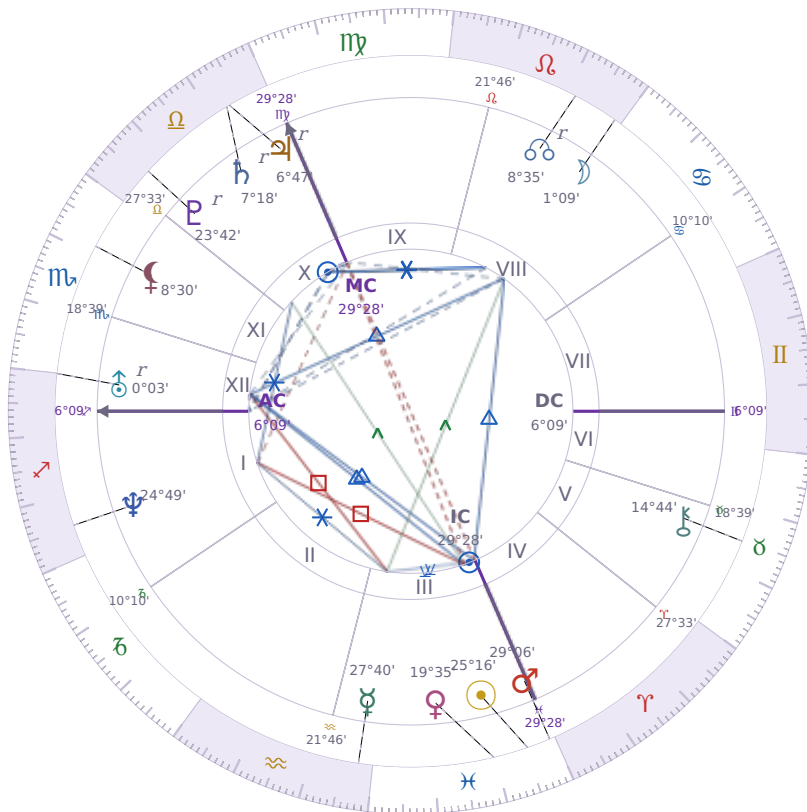

## BIRTHDAY YEAR CHART

### Péter Magyar

Hungarian politician

✦ Pisces March 16, 1981 00:08 Budapest

**15 March 2024 · 23:00 (22:00 UTC) · Budapest**

Solar ASC ♌ Leo · MC ♈ Aries

#### NATAL PLANETS

☉ Sun	in	♓	Pisces	25°16'
☾ Moon	in	♌	Leo	1°09'
☿ Mercury	in	♒	Aquarius	27°40'
♀ Venus	in	♓	Pisces	19°35'
♂ Mars	in	♓	Pisces	29°06'
♃ Jupiter	in	♎	Libra	6°47'
♄ Saturn	in	♎	Libra	7°18'

## KEY TRANSITS BY QUARTER

---

Q1 · Jan-Mar

Q2 · Apr-Jun

Q3 · Jul-Sep

Q4 · Oct-Dec